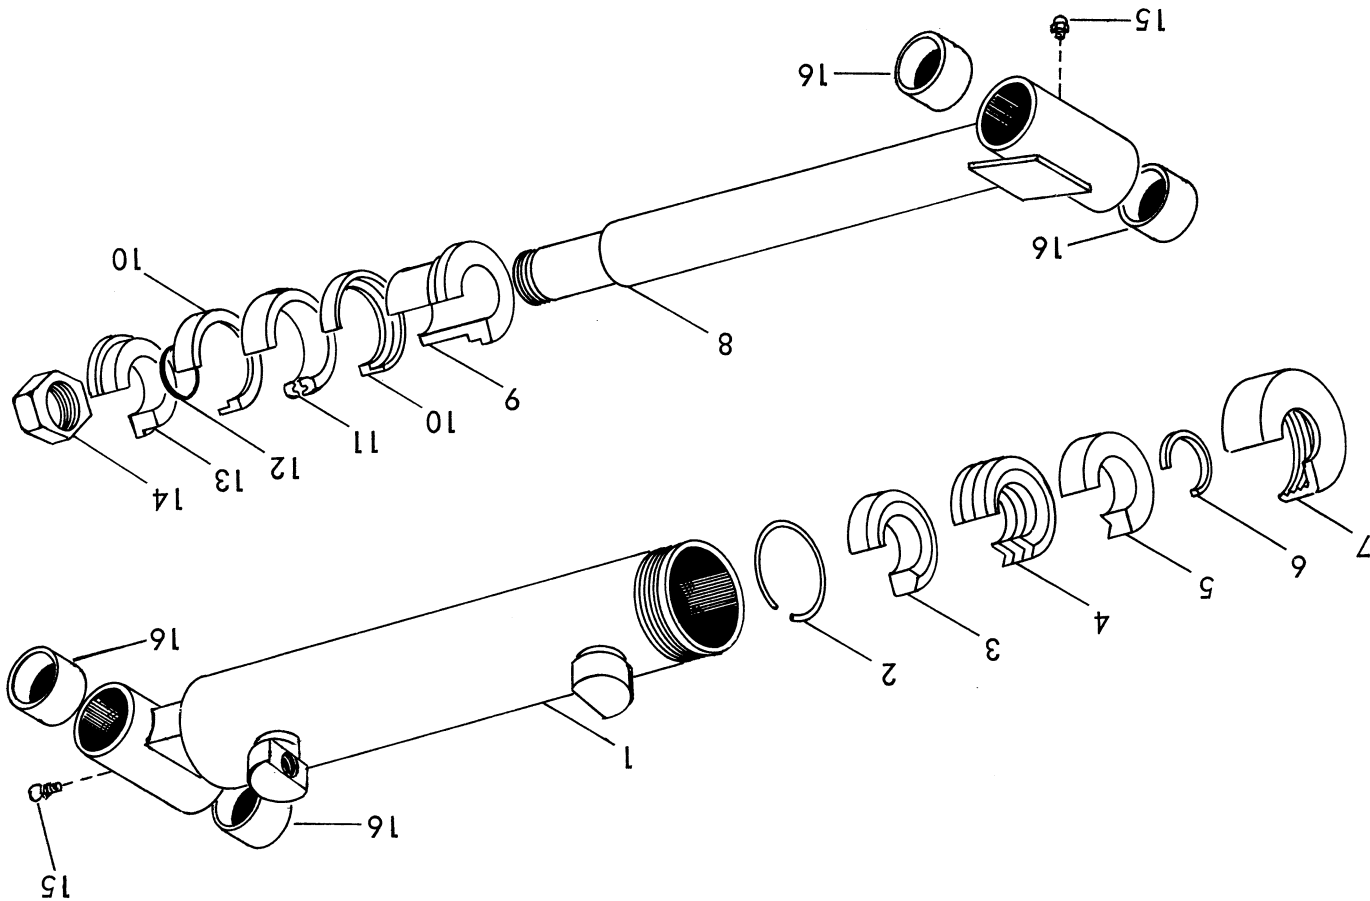

ITEM	PART NO.	DESCRIPTION	QTY.
1	212191	Body Assembly	1
2	212178	Retaining Wire	1
3	212179	Packing Guide (Male)	1
4	212180	Gland Packing Set	1
5	212181	Packing Guide (Female)	1
6	212182	Rod Wiper	1
7	212183	End Cap	1
8	212193	Rod Assembly	1
9	212185	Piston	1
10	212186	Piston Wear Ring	1
11	212187	Piston Seal	2
12	212162	Rod O-Ring	1
13	212188	Piston End	1
14	212164	Locknut	1
15	212165	Grease Fitting	1
16	212169	Bushing Insert	2
	212189	LIFT CYLINDER - Complete (2" x 24")	1
	212588	Seal Repair Kit (Includes Ref. No's. 4, 6, 10, 11, 12)	1

LIFT CYLINDER

BUCKET CYLINDER

ITEM	PART NO.	DESCRIPTION	QTY.
1	212167	Body Assembly	1
2	212152	Retaining Wire	1
3	212153	Packing Guide (Male)	1
4	212154	Gland Packing Set	1
5	212155	Packing Guide (Female)	1
6	212156	Rod Wiper	1
7	212157	End Cap	1
8	212168	Rod Assembly	1
9	212159	Piston	1
10	212160	Piston Wear Ring	2
11	212161	Piston Seal	1
12	212162	Rod O-Ring	1
13	212163	Piston End	1
14	212164	Locknut	1
15	212165	Grease Fitting	2
16	212169	Bushing Insert	4
	212589	Seal Repair Kit (Includes Ref. No's. 4, 6, 10, 11, 12)	1
	212166	BUCKET CYLINDER - Complete (1-3/4" x 20")	