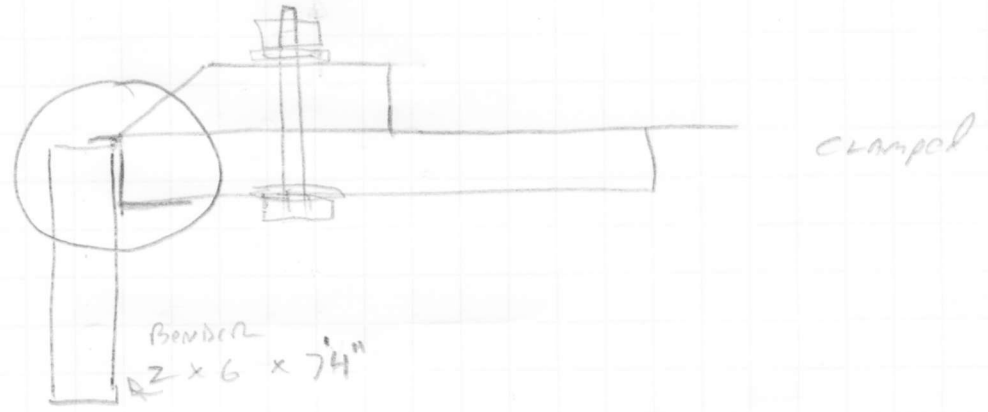

2' 6" x 12" x 8" paper

1" = 1"

Hinge
McMaster
4x4
1513A16
270°
2" each
leaf .11
PIN 17/64

STEEL
UNFINISH

AT 0°
7'9"

3 INCH BUTT HINGE

90
45
135°