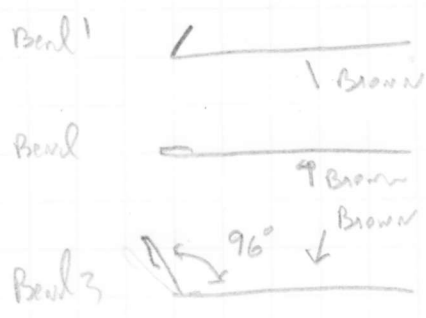

2' 6" x 12" x 8" paper

1" = 1"

Hinge
McMaster
4x4
1513A16
270°
2" each
leaf .11
PIN 17/64

STEEL
UNFINISH

AT 0°
7'9"

3 INCH BUTT HINGE

90
45
135°