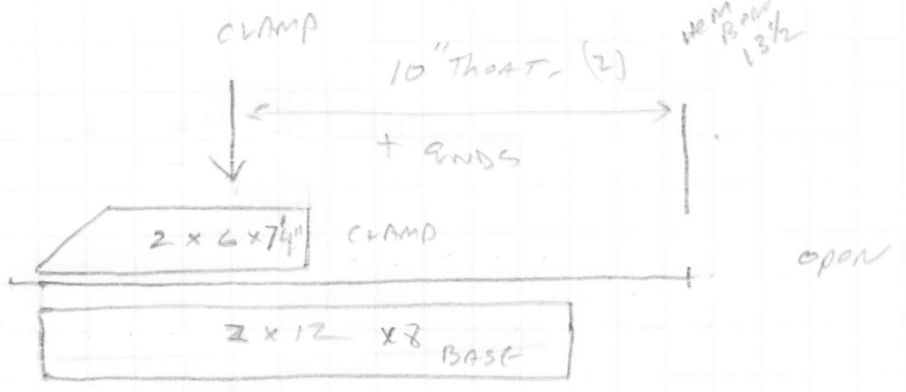

2' 6" x 12" x 8" paper

1" = 1"

Hinge
McMaster
4x4
1513A16
270°
2" each
leaf .11
PIN 17/64

STEEL
UNFINISH

AT 0°
7'9"

3 INCH BUTT HINGE

90
45
135°