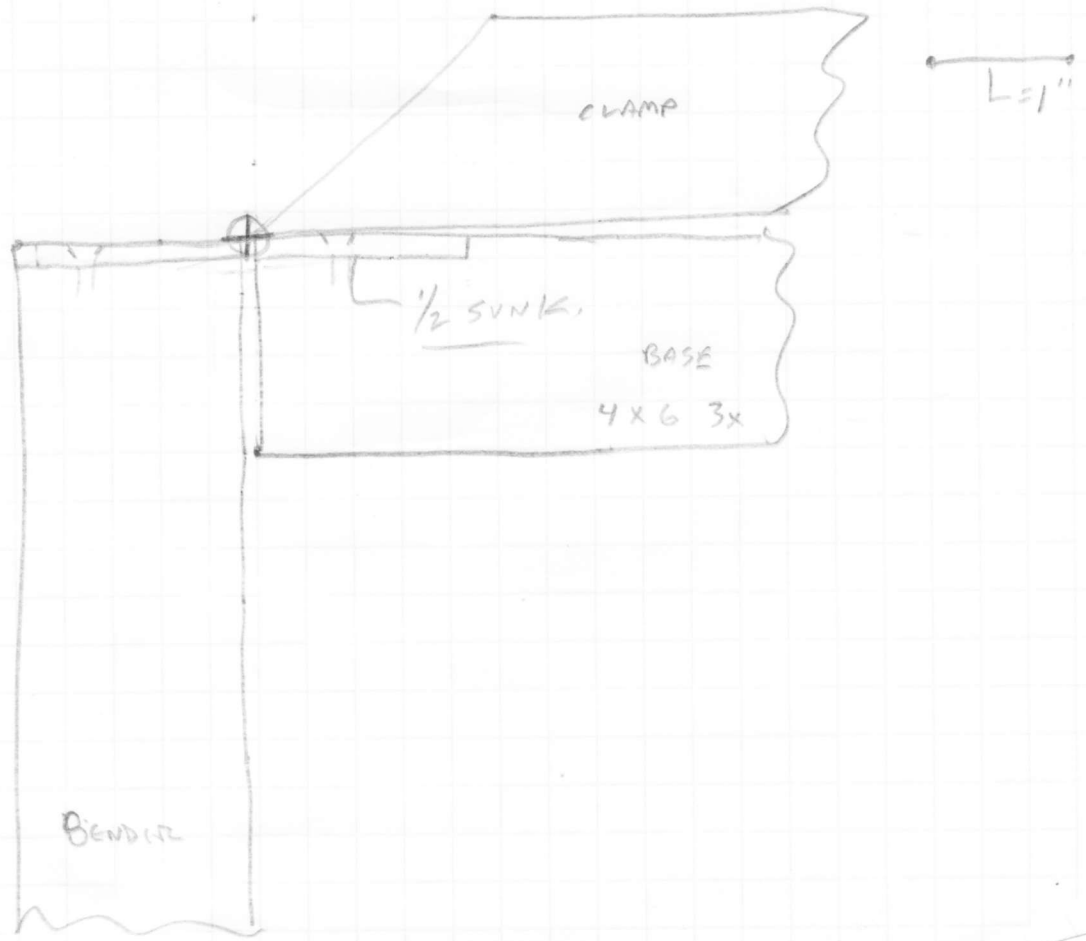

2' 6" x 12" x 8" paper

1" = 1"

Hinge
McMaster
4x4
1513A16
270°
2" each
leaf .11
PIN 17/64

STEEL
UNFINISH

AT 0°
7'9"

3 INCH BUTT HINGE

90
45
135°