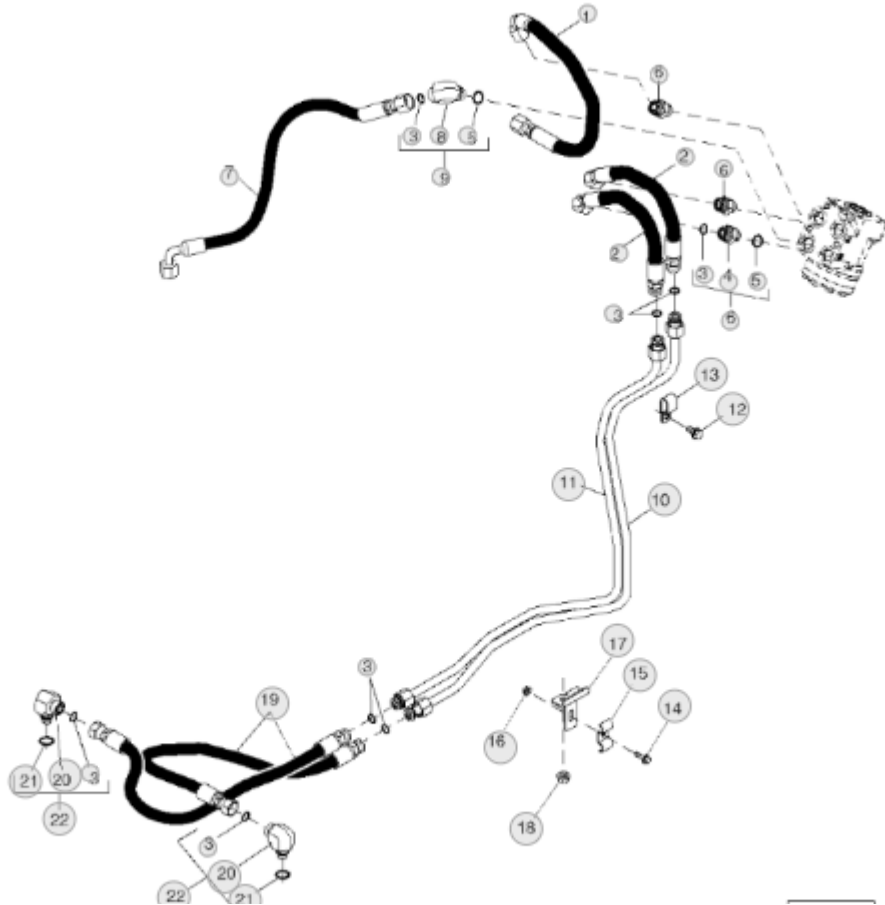

🔍 New Parts Search

Direction of Travel

5093E Limited / 5093E Tractor (Engine 4045HLV54,4045TLV60) - PC9819 ▶ 600 STEERING LINES AND CONTROLS ▶

**STEERING HYDRAULIC LINES - ST248195** ▼

Filter Results

1 Hydraulic Hose