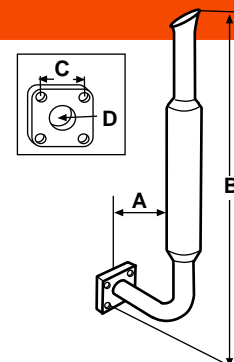

Mufflers

S.70557
(A=2 3/4", B=36", C=52mm, D=50mm)

S.70558
(A=3 1/2", B=36", C=52mm, D=50mm)

S.70559
(A=4 1/2", B=36", C=52mm, D=50mm)
Fits: Universal Yanmars