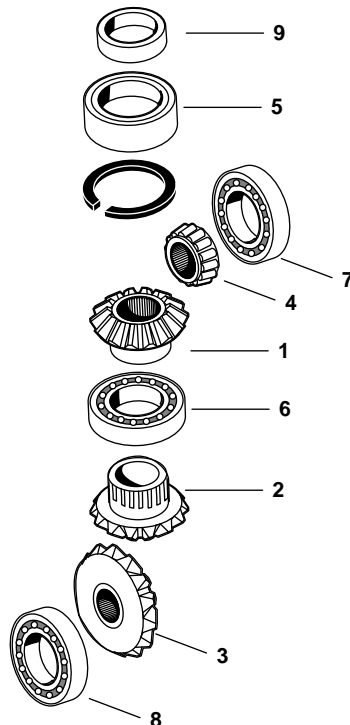

S.70556

Steering Wheel w/ Cap (Use S.70541 Cap) (15 1/2", 3 1/4" Dish, 3/4" - 36 Spline)

Replaces:
Fits: YM195, 240, 1500, 1500D,
1600, 1700, 1900, 2200

S.61468

Steering Wheel w/ Cap (17 1/2", 3 1/2" Dish, 15mm, 36 Spline)