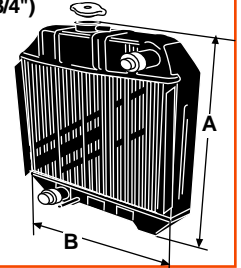

Replaces: 721250-42700
Fits: YM 250, 1700, 2000, 2500, 3000,
2010, 2210, 2310, 2420, 2610, 3110

S.70626

Radiator w/ Cap - Mounting Holes = 8 5/8" c-c (A=15 1/4", B=13 3/4")

Replaces: 124160-44500
Fits: YM 1500