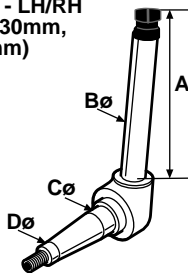

Fits: L245, L280

S.70674

Spindle - LH/RH (A=7 1/2", B=25mm, C=25mm, D=20mm)

Replaces: 34510-11110,
34510-11114,
34510-11115,
34209-11110
Fits: L175, L185F,
L225, L2000, L2201

S.22495

Spindle

Replaces: 38180-11110
Fits: L1802