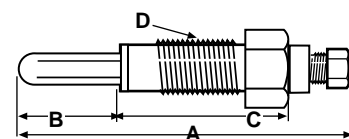

S.70508

Glow Plug

(A=66.1mm, B=19mm, C=33.5mm, D=M10x1.25)

Fits: TL2300

S.70577

Glow Plug - Double Filament

(A=81.6mm, B=22.5mm, C=45mm, D=M10x1.25)

Fits: TS1610, TS1700, TS1910, TS2000, TS2205