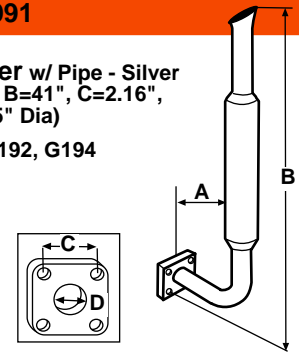

S.71991

Muffler w/ Pipe - Silver
(A=4", B=41", C=2.16",
D=1.65" Dia)

Fits: G192, G194

S.71993

Clutch Disc
(7 7/8" Dia, .978"/24.85mm-13 Spline)

Check Dimensions

S.71994

Clutch Disc
(8 3/8" Dia, .994"/25.25mm-13 Spline)

Check Dimensions

S.71995

Clutch Disc
(9"-13 Spline)

Fits: G292, G294

S.20328

Pressure Plate (8 3/8")
Diaphragm Style
(9 5/8" Bolt Circle - 6 Bolt)

S.70528

Pressure Plate (8")
Diaphragm Style
(9 3/8" Bolt Circle - 6 Bolt)

S.23162

Release Bearing
(ID=1.770"/44.96m,
OD=2.730"/69.36mm
Thickness=.617"/15.68mm)