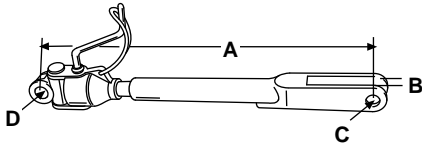

Replaces: SBA398430560
Fits: Ford: 1000, 1500, 1600,
1700, 1900, 1910, 2110

S.60288

Leveling Box w/ Fork
(A=19 1/2" - 25 1/3", B=13/16",
C=5/8", D=13/16")

Replaces: SBA370010142,
SBA370200271
Fits: Ford 1900, 1910, 2110