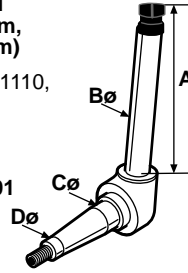

S.70674

Spindle - LH/RH (A=7 1/2", B=25mm, C=25mm, D=20mm)

Replaces: 34510-11110,
34510-11114,
34510-11115,
34209-11110
Fits: L175, L185F,
L225, L2000, L2201