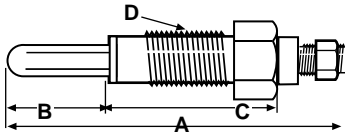

S.70577

Glow Plug - Double Filament
(A=81.6mm, B=22.5mm,
C=45mm, D=M10x1.25)

Replaces: 72097517
Fits: 5020, 5030, 6140