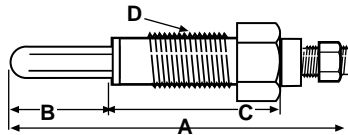

S.70509

Glow Plug (A=2.70", B=.63", C=1.54", D=M10x1.25)

Replaces: 15221-65510
Fits: **L175, L185, L185DT, L235, L245, L245DT, L245F, L245H, L275, L295, L295DT, L295F, L305, L345, L345DT, L1501, L1801, L2000, L2002, L2201, L2202L, L2402, L2601, L2602, L2802, L3001, L3202, L4202, L4212, M4000, M4050, M4050DT, M4500, M4500DT, M4950, KH-1, KH-10, KH-11H, KH-12ED, KH-14, KH-15, KH-18, KH-20, TR-20FD**