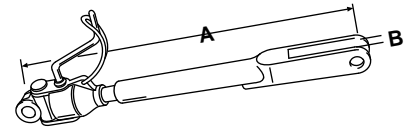

Leveling Box
(A=16 1/2" - 20 1/2", B=7/8")

Replaces: SBA370010142
Fits: Ford: 1300, 1500, 1700, 1310, 1510

S.70502