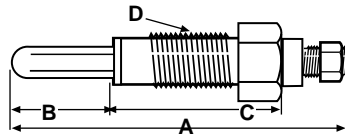

S.67823

Glow Plug

(A=86.88mm, B=19.45mm,
C=49.10mm, D18mmx1.50)

Replaces: 124250-11500
Fits: YM 2200, 2700