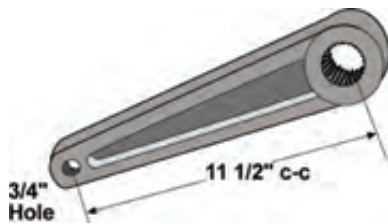

S.70567

Lift Arm (1 9/16" Dia-18 Spline)

Replaces: S-CH15139
Fits: 750

Voltage Regulator/Harness Kit

S.67689

Adapts Replacement Regulator to Alternators w/ 2 Terminals

S.67690

Adapts Replacement Regulator to Alternators w/ 3 Terminals