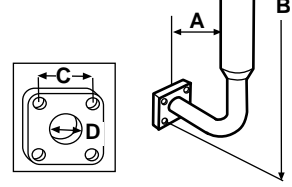

S.70559

Muffler
(A=4.50", B=36.25",
C=2.05", D=1.157")