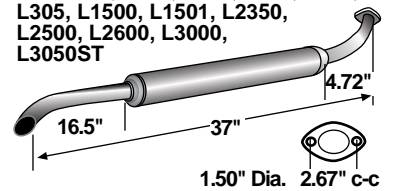

S.71925

Muffler Assembly - Black Finish - Silver Pipe (Replaces Elbow & Extension)

Replaces: 15221-12115, 15221-12116
Fits: L175, L185, L225, L245, L295, L305, L1500, L1501, L2350, L2500, L2600, L3000, L3050ST