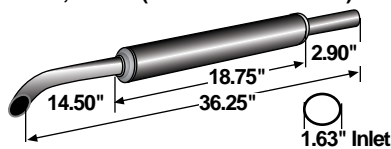

S.71899

Muffler & Pipe Assembly - Black Use w/ Original Elbow

Replaces: 15221-12110, 15221-12410
Fits: L175, L185, L225, L235, L245, L275, L285, L295, L305, L1500, L1501, L2000, L2350, L2500, L2600, L3000, L3050, L3001 (All w/ Vertical Muffler)