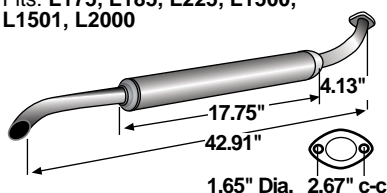

S.71924

Muffler Assembly - Silver (Replaces Muffler, Elbow & Pipe)

Replaces: 15221-12110, 15221-12114, 15221-12115, 15221-12116
Fits: L175, L185, L225, L1500, L1501, L2000