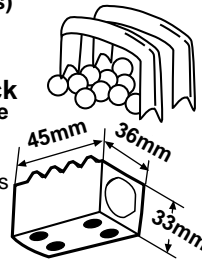

**Steering Ball & Tube Kit
(54 - 5.5mm Balls)**

**S.70583
Steering Block
w/out Ball & Tube**

Fits: John Deere
Check Dimensions