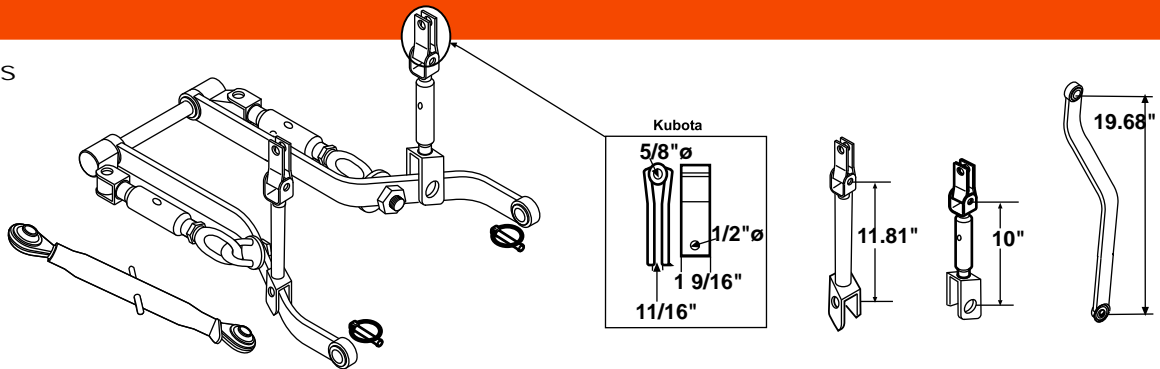

S.71274

Hydraulic Pump Assembly - TsPLINED

Replaces: 38240-76100, 38240-36100
 Fits: L1235, L275, L2402, L2402DT

S.70641

Hitch Kits

Fits: Kubota

S.66558

Adjustable Stabilizer (A=18"- 23 1/2")