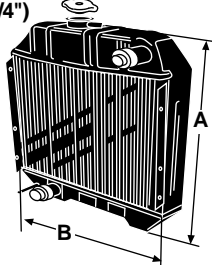

S.67726

Radiator w/ Cap - 2 Mounting Holes = 8 5/8" c-c (A=17 1/4", B=13 3/4")

Replaces: 124768-44500
Fits: YM 2210

S.67728

Radiator w/ Cap - No Bottom Mounting Holes (A=16 5/8", B=15 1/2")

Replaces: 1211508-44500
Fits: YM 2610