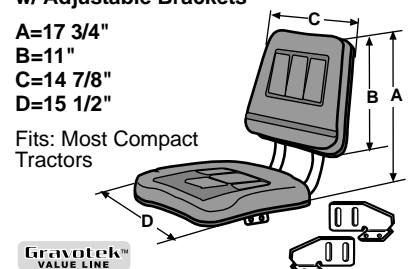

Value Line Seat w/ Adjustable Brackets

- A=17 3/4"
- B=11"
- C=14 7/8"
- D=15 1/2"

Fits: Most Compact Tractors