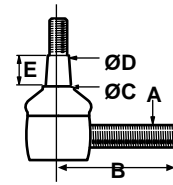

S.70690

Tie Rod End - RH - Male Thread (A=.622", B=3.875", C=.576", D=.516", E=.90")

Replaces: 34208-12410, 34208-12412
Fits: L185, L2600