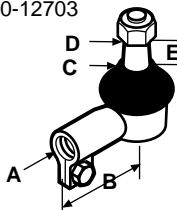

Replaces: 34240-11220
Fits: L2002, L2402

S.70687

Tie Rod End - LH - Female Thread (A=.495", B=2.75", C=.482", D=.450", E=.352")

Replaces: 38180-12700, 38180-12702, 38180-12703
Fits: L175, L185F, L225, L2000