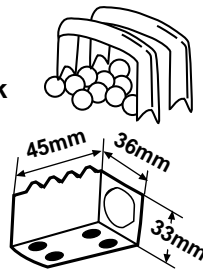

Steering Ball & Tube Kit (54x5.5mm Balls)

S.70583
Steering Block
w/out Ball & Tube