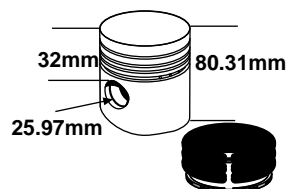

Piston w/ Rings

Replaces: S-CH10355
Fits: 850 (950 ->SN 20000), 900HC