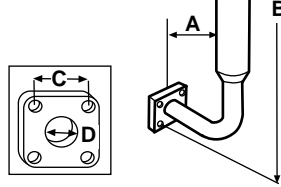

S.70628

Piston w/ Rings

Replaces: S-CH10355
Fits: 850 (950 ->SN 20000), 900HC

Sparex Replacement Spare Parts - Compact

S.70557

Muffler
(A=2.75", B=36.25",
C=2.05", D=1.157")

S.70558

Muffler
(A=3.50", B=36.25",
C=2.05", D=1.157")