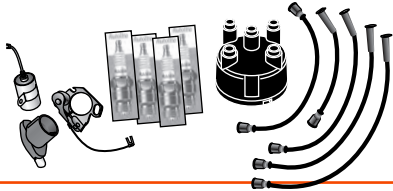

S.53180

Complete Tune-up Kit
(Contains: Points, Condenser, Rotor, Distributor Cap, 4 Spark Plugs, Custom Spark Plug Wires)

Fits: Satoh: S550/Elk, S650/Bison