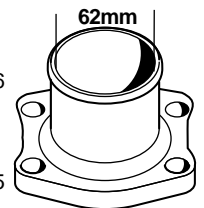

S.70661

Front Wheel Hub - 2 WD

Replaces: 32210-11640, 32210-11643
Fits: L210, L2200

S.18056
Bearing - Inner
Replaces: 08101-6206

S.18055
Bearing - Outer
Replaces: 08101-6205