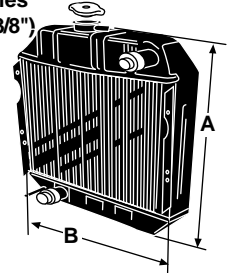

Replaces:
S-CH19293
Fits: 850, 950,
900HC

S.61468

**Steering Wheel w/ Cap
(17 1/2" Dia, 3 1/2" Dish, 36 Splines)**

Fits: John Deere

S.70582

**Steering Ball & Tube Kit
(54 - 5.5mm Balls)**

**S.70583
Steering Block
w/out Ball & Tube**