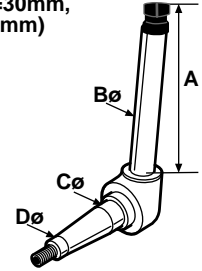

S.70676

Spindle w/ Nut - LH/RH (A=9 15/16", B=30mm, C=30mm, D=25mm)

Fits: L240, L250