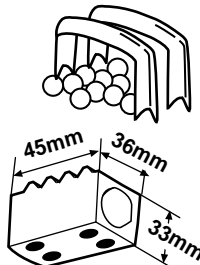

Steering Ball & Tube Kit (54x5.5mm Balls)

S.70583
Steering Block w/out Ball & Tube
Check Dimensions