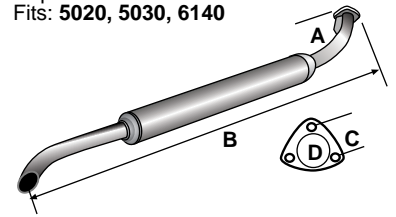

S.71993

Clutch Disc - Sprung
(7 7/8" Dia, .978"-13 Spline)

Check Dimensions

S.20330

Clutch Disc - Sprung
(8 1/2" Dia, 1"-13 Spline)

Replaces: 72098360
Fits: 5020, 5030

S.70528

Pressure Plate
(8" Dia, 9 3/8" Bolt Circle)

Check Dimensions

S.20328

Pressure Plate
(8 1/2" Dia, 9 5/8" Bolt Circle)

Replaces: 72098568
Fits: 5020, 5030

S.23162

Release Bearing
(1.77"/44.96mm ID,
2.89"/73.41mm OD,
.617"/15367mm Thick)

Check Dimensions