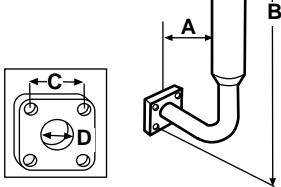

S.70628

Piston w/ Rings

Replaces: S-CH10355
Fits: 850 (950 ->SN 20000), 900HC

Sparex Replacement Spare Parts - Compact

S.70557

Muffler
(A=2.75", B=36.25",
C=2.05", D=1.157")

S.70558

Muffler
(A=3.50", B=36.25",
C=2.05", D=1.157")