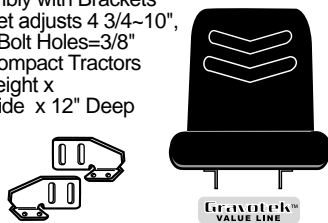

- Assembly with Brackets
- Bracket adjusts 4 3/4-10", A=1", Bolt Holes=3/8"
- Fits Compact Tractors
- 13" Height x 16" Wide x 12" Deep

S.02112

Universal Value Line Seat - Black

- Universal Mount
- Includes Bracket
- 14" Ht x 18" Wide x 13" Deep