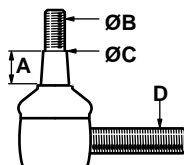

Tie Rod End - LH/LH Thread (A=17.80mm, B=12.75mm, C=14.60mm, D=16mm x 1.5)

Replaces: 72098232
Fits: 5020, 5030 (2 WD)