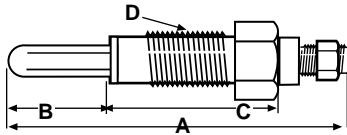

Sparex Replacement Spare Parts - Compact

Model	Oil Filter	Fuel Filter	Air Filter	Hydraulic
G152, G154 G172, G174	S.76877	S.61775	S.61806	
G192, G194	S.61801			
G242	S.61801			
G292, G294	S.61801	S.61810		

S.70577

Glow Plug - Double Filament
(A=81.6mm, B=22.5mm,
C=45mm, D=M10x1.25)

Fits: G192, G194