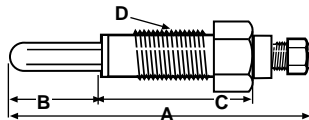

Glow Plug (A=80mm, B=24mm, C=42mm, D=M14x1.25)

Replaces: SBA185366010
Fits: **Ford:** 1000, 1500, 1600, 1700