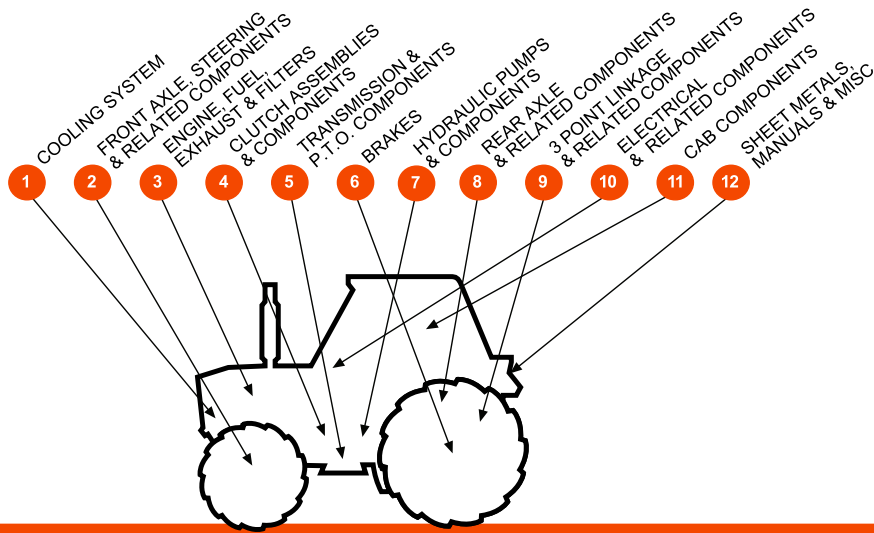

Replacement Parts for

COMPACT TRACTORS

3rd EDITION

S.70345

Tractor/ Description	Page No.
AGCO / ALLIS CHALMERS / DEUTZ	1 - 4
BOLENS	5 - 7
BRANSON	8
CASE / IH	9 - 11
CUB CADET	12
FORD / NH / SHIBAURA	13 - 19
HINOMOTO	20 - 24
ISEKI	25 - 29
JOHN DEERE	30 - 33
KIOTI	34
KUBOTA	35 - 59
LANDTRAC	60
MASSEY FERGUSON	61 - 63
MITSUBISHI / SATOH	64 - 68
MONTANA	69
TYM	70
WHITE	71
YANMAR	72 - 82
3 POINT LINKAGE	83 - 86
FILTER DIMENSIONS	87 - 88
BEARINGS, SEALS, SEATS, MANUALS, DECALS, ELECTRICAL, MISC	89 - 99
INDEX	100 - 107