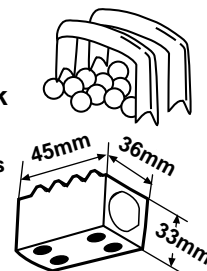

**Steering Ball & Tube Kit
(54x5.5mm Balls)**

S.70583
**Steering Block
w/out Ball & Tube**

Fits: **Iseki Tractors**

Check Dimensions