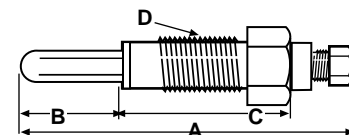

S.67824

Glow Plug

(A=72.45mm, B=20.66mm, C=30.59mm, D=M16x1.5)

Replaces: 6581-410-061-00