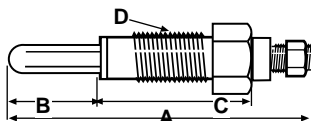

S.70577

Glow Plug - Double Filament

(A=81.6mm, B=22.5mm, C=45mm, D=M10x1.25)

Replaces: 15231-65512, 5698-251-1978-0, 2401-8201-00
Fits: **B6000**