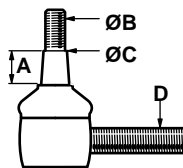

S.20315

Tie Rod End - RH/RH Thread
(A=17.80mm, B=12.75mm,
C=14.60mm, D=16mm x 1.5)

Replaces: 2203-1362-00
Fits: E16, E18, E21, E23, E25