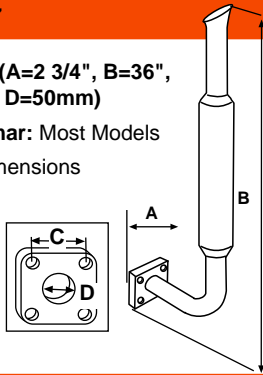

S.70557

Muffler (A=2 3/4", B=36",
C=52mm, D=50mm)

Fits: Yanmar: Most Models
Check Dimensions