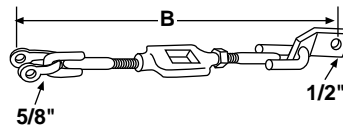

Adjustable Stabilizer
(A=22" - 24 3/8")

Replaces: SBA370500930,
SBA370500131, SBA370500121,
SBA399160090
Fits: Ford 2110