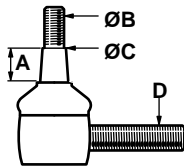

S.20316

Tie Rod End - LH/LH Thread
 A=17.80mm, B=12.75mm,
 C=14.60mm, D=16mm x 1.5)

Replaces: 2203-1354-00
 Fits: E16, E18, E21, E23, E25

S.20315

Tie Rod End - RH/RH Thread
 (A=17.80mm, B=12.75mm,
 C=14.60mm, D=16mm x 1.5)