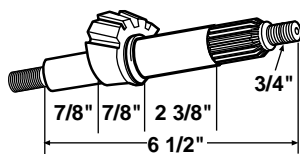

Steering Sector Gear (5 Tooth, 15/16">1" Tapered, 36 Splines)

Replaces: SBA334130041
Fits: Ford: 1300, 1500, 1700