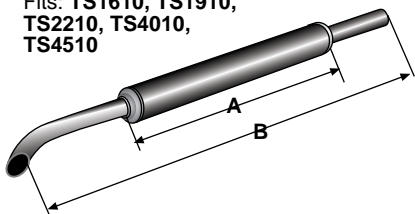

S.70552

Muffler - Black Enamel (2" Inlet)

(A=22", B=42")
Replaces: 1421-101-3000-0
Fits: TS1610, TS1910, TS2210, TS4010, TS4510