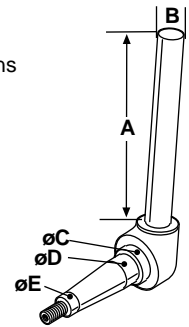

Spindle

Check Dimensions

A=7 3/4"
B=1.01"
C=1.42"
D=1.182"
E=.986"

S.20309

Hub Seal (A=62mm OD)

Fits: S.20310, S.20311

S.20307

Front Wheel Hub - 2 WD