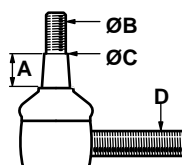

Tie Rod End - RH/RH Thread (A=17.80mm, B=12.75mm, C=14.60mm, D=16mm x 1.5)

Replaces: 72098233
Fits: 5020, 5030 (2 WD)