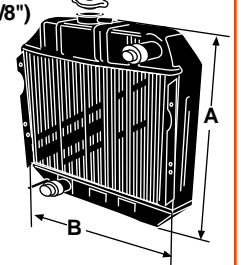

S.67729

Radiator w/ Cap No Mounting Holes (A=19 1/8", B=15 3/8")

Replaces: 122250-44501
Fits: YM 2500,
3000, 3110

Wheel Bearings - 2 WD

S.18086 - Outer
Replaces: 24101-062044

S.18055 - Inner
Replaces: 24101-062054

Fits: YM 135, 140, 147, 155, 165, 180,
186, 187, 195, 1110, 1300, 1401, 1500,
1510, 1600, 1601, 1610, 1700, 1702,
1720, 1802, 1810,
1820, 1900, 2000,
F14, F15, F16

Wheel Bearings - 2 WD

S.18056 - Inner
Replaces: 24101-062064

S.18055 - Outer
Replaces: 24101-062054

Fits: YM 2010, 2020,
2200, 2310, F20, FX20

Wheel Bearings - 2 WD

S.18215 - Inner
Replaces: 194145-11920

S.18213 - Outer
Replaces: 194145-11910

Fits: YM 220, 226, 276, 330, 336,
2210, 2500, 2610, 2620, 2820, 3000