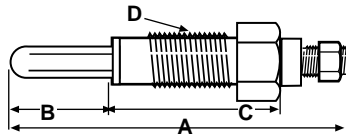

S.70573

Mitsubishi Glow Plug -10.5v -
Single Filament
(A=80.1mm, B=22.5mm,
C=45mm, D=M10x1.25)

Replaces: MM401621