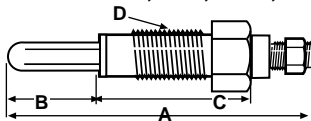

Glow Plug (A=85.72mm, B=22.23mm, C=38.10mm, D=M10x1.25)

Replaces: SBA185366060
Fits: **Ford:** 1100, 1110, 1120, 1200, 1210, 1215, 1220, 1300, 1310, 1320, 1510, 1530, 1620, 1630, 1710, 1715, 1720, 1725, 1990, 1910, 1925, 2110, 3415,
Shibaura: SD4003, 4043, 4603T, 4643T