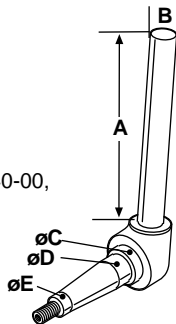

Spindle

A=7 3/4"
B=1.01"
C=1.42"
D=1.182"
E=.986"

Replaces: 2703-1240-00, 2703-1250-00
Fits: **(E23 Spin-on Fuel Filter), E25**