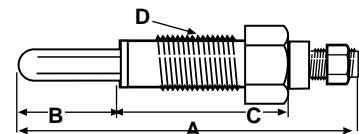

Replaces: K9670-240

S.02368

Core Plug Heater
 (1 3/4" Cup Plug)

Fits: **MT470, S470, MT750,**
S750, MT1350FD

S.67605

Steering Wheel w/ Cap - Keyed

Replaces: 11102351000
 Fits: **Satoh: S550G/Elk, S650G/Bison**