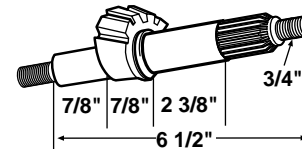

Steering Sector Gear (5 Tooth, 15/16"-1" Tapered, 36 Splines)

Replaces:
Fits: 235 (S.57499 Steering Gear Box)