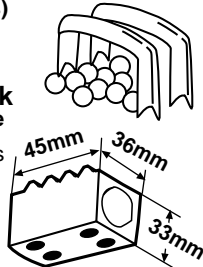

S.70582

Steering Ball & Tube Kit (54 - 5.5mm Balls)

S.70583 Steering Block w/out Ball & Tube

Check Dimensions

S.70612

Steering Gear Shim Pack (Ax6, Bx2, Cx6)

Fits: YM (1500 w/ 3 Bolt Side Cover),
(*YM 2000 w/ 4 Bolt Side Cover)
(*Not all parts used)