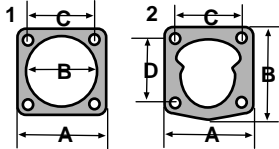

Sparex Replacement Spare Parts - Compact

S.22486

Steering Gear Shim Pack -
(1; 5 x .15mm, 5 x .25mm, 2; 1 x)
(1; A=68mm OD, B=56mm ID,
C=48mm c-c)
(2; A=65mm OD, B=67mm ID,
C=42mm, D=47mm)

Fits: Gear Box S.57499