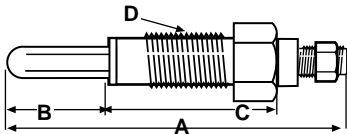

S.70570

Mitsubishi Glow Plug - 12v -
Single Filament
(A=81.1mm, B=22.5mm,
C=45mm, D=M10x1.25)

Replaces: MM409510