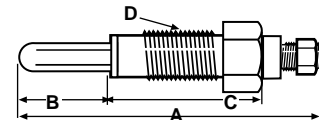

S.67188

Glow Plug (A=80mm, B=24mm, C=42mm, D=M14x1.25)

Replaces: SBA185366010
 Fits: **Ford:** 1000, 1500, 1600, 1700

S.70575

Glow Plug (A=81.63mm, B=22.41mm, C=45.52mm, D=M10x1.25)

Fits: **Shibaura:** SP1500, SD1540B