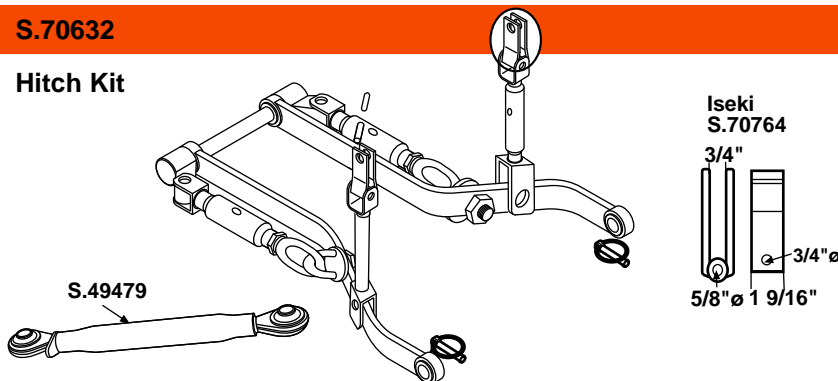

Sparex Replacement Spare Parts - Compact

S.20349

Headlight Assembly w/ Bulb

Replaces: 1421-600-0580-0
Fits: **TS1610, TS1910, TS2202, TS2205, TS2210, TS2510, TS2810**

S.20347

Tach Drive Cable (63")

Replaces: 415-600-051-0
Fits: **TS2400, TS2500, TS2800**

S.20350

Tach Drive Cable (59")

Replaces:
Fits: **TS2510, TS2810, TS3110**

S.71974

Rear Lamp - Amber (Bulb Included)

Replaces: 1421-0600-0590-0
Fits: **TS1610, TS1910, TS2205, TS2210, TS3110**

S.71975

Rear Lamp - Amber (Bulb Included)

Replaces: 1427-621-27000-0
Fits: **TX1300F, TX1500F**

S.20348

Front Emblem - Plastic (A=7", B=3 1/2")

Replaces: 1423-901-0030-0
Fits: **TS1610, TS1910, TS2202, TS2205, TS2210, TS3110**

S.23118

Decal Hood Set - Black/White

Replaces:
Fits: **TX1500**

S.23119

Decal Hood Set - Black/White/Red

Replaces:
Fits: **TS1610**

S.23120

Decal Hood Set - Black/White/Red

Replaces:
Fits: **TS2210**

S.20351

Seat Assembly - Blue/Black Cover (6 1/2" between Brackets, 3 Holes=10mm)

Replaces: 1421-611-0010-0
Fits: **TS1610, TS1910, TS2210, TS2510**

S.70632

Hitch Kit

Iseki
S.70764