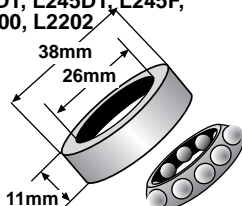

S.70650

Steering Shaft - Keyway (Ballnut 2" Long x 1 9/16" Wide)

Replaces: 34260-16200, 34260-16201
Fits: **L285, L2600**

S.70572

Steering Bearing

Replaces: 34150-16220, 34150-16221
Fits: **L150, L175, L185DT, L185F, L225, L225DT, L245DT, L245F, L245H, L2000, L2202**