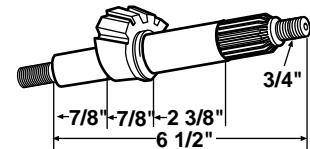

Steering Sector Gear - (5 Tooth, 15/16" > 1" Tapered, 36 Splines)

Replaces: 67453-00111
Fits: 180, 210, 250, 1401, 1601, 1801, 2000, 2001