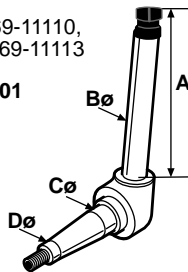

S.70675

Spindle - LH/RH

Replaces: 3434269-11110,
34269-11112, 34269-11113
Fits: L175, L185F,
L225, L2000, L2201

S.70699

Spindle Seal (47mm OD x 25mm ID)

Replaces: 34150-11281, 34150-11280
Fits: B1700, B2100, B2150, B2400,
B2410, B8200, B9200HST-EP,
L175, L185, L225, L2000, L2201

S.70700

Spindle Seal (50mm OD x 43mm ID)

Replaces: 32150-11160,
32150-11162, 32150-11163
Fits: L210, L260P, L285, L2600

S.70678

Spindle Bushing (30mm OD x 25mm ID)

Replaces: 32120-14750,
32120-14752, 32120-14753
[Fits: B8200EP, B8200HST-EP,
F2100E, L175, L185F, L225, L245,
L2000, L2201

S.70679

Spindle Bushing (34mm OD x 28mm ID)

Replaces: 32150-11535
[Fits: L210, L235, L245F, L245H,
L275, L285, L295F, L305F, L345, L2600