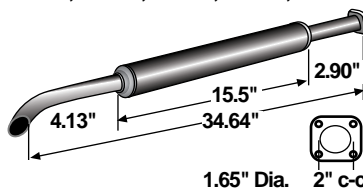

S.71923

Muffler Assembly - Black Finish - Silver Pipe

Replaces: 15521-12110, 15521-12112
Fits: L345, L355SS, L1802, L2002, L2202, L2402, L2602, L3202, L4202