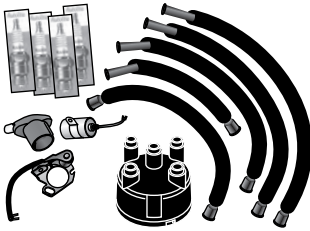

Replaces: 1062027C2, 973727C2
Fits: 274, 284

S.70705

Pressure Plate

(Use Disc S.72763 - 8" - 13/16"-12
Replaces: 1273253C1)

Replaces: 1273254C1
Fits: 244, 245, 254, 255, 265

S.53180

Complete Tune-up Kit

Fits: 284