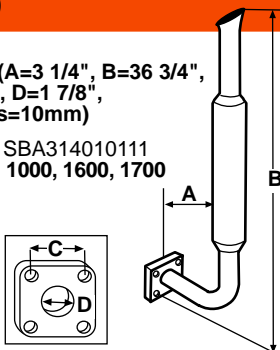

Ford, New Holland, Shibaura

Sparex Replacement Spare Parts - Compact

S.66715 (Std)
S.67155 (.010")
S.67156 (.020")

Main Bearing Set

Replaces: SBA198516770
Fits: **Ford:** (1710 83-5/84), 1900, (1910, 2110 83-5/84), 2120, CL45, CL55,
Shibaura: SD3202, 3243, 3903T, 3943t, 4003, 4043, 4603T, 4643T

S.66713 (Std)
S.67151 (.010")
S.67152 (.020")

Rod Bearing Set

Replaces: SBA198516091
Fits: **Ford:** 1000, 1500, 1600, 1700, 1910, 2110, 2120, CL45, CL55
Shibaura: SD4003, 4043, 4603T, 4643T

S.60269

Oil Pump

Replaces: SBA140016090
Fits: **Ford:** 2110, CL45, CL55, CL65

S.60289

Glow Plug (A=85.72mm, B=22.23mm, C=38.10mm, D=M10x1.25)

Replaces: SBA185366060
Fits: **Ford:** 1100, 1110, 1120, 1200, 1210, 1215, 1220, 1300, 1310, 1320, 1510, 1530, 1620, 1630, 1710, 1715, 1720, 1725, 1990, 1910, 1925, 2110, 3415,
Shibaura: SD4003, 4043, 4603T, 4643T

S.67188

Glow Plug (A=80mm, B=24mm, C=42mm, D=M14x1.25)

Replaces: SBA185366010
Fits: **Ford:** 1000, 1500, 1600, 1700

S.70575

Glow Plug (A=81.63mm, B=22.41mm, C=45.52mm, D=M10x1.25)

Fits: **Shibaura:** SP1500, SD1540B

S.70560

Muffler (A=3 1/4", B=36 3/4", C=2 1/16", D=1 7/8", Bolt Holes=10mm)

Replaces: SBA314010111
Fits: **Ford:** 1000, 1600, 1700