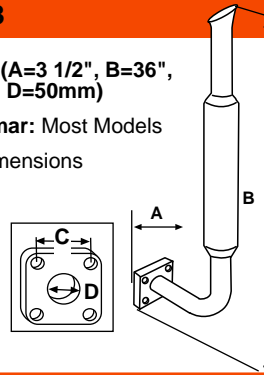

S.70558

Muffler (A=3 1/2", B=36",
C=52mm, D=50mm)

Fits: Yanmar: Most Models
Check Dimensions