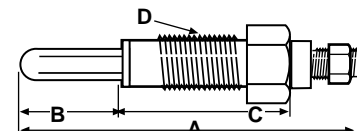

S.20319

**Muffler
(A=4.25", B=40")**

Replaces: 72097567, 3282243M1
Fits: 205, 205-4, 2310, 210-4

S.70576

**Glow Plug - Single Filament
(A=66.1mm, B=19mm,
C=33.5mm, D=M10x1.25)**

Replaces: 3284128M1
Fits: 1010, 1020, 1030, 1035