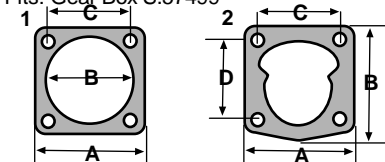

Steering Gear Shim Pack -

(1; 5 x .15mm, 5 x .25mm, 2; 1 x)
(1; A=68mm OD, B=56mm ID, C=48mm)
(2; A=65mm OD, B=67mm ID, C=42mm, D=47mm)

Fits: Gear Box S.57499