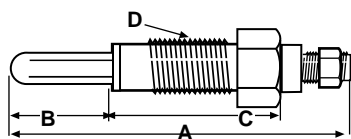

S.67824

Glow Plug

(A=72.45mm, B=20.66mm, C=30.59mm, D=M16x1.5)

Replaces: 6581-410-061-00

S.70573

Glow Plug

(A=80.1mm, B=22.5mm, C=45mm, D=M10x1.25)

Fits: TL2100, TL2500, TS2510