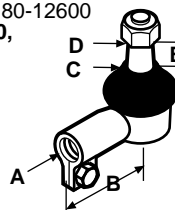

S.70688

Tie Rod End - RH - Female Thread (A=.495", B=2.75", C=.482", D=.450", E=.352")

Replaces: 34150-12600, 34150-12602, 34150-12603, 38180-12600
Fits: F2000, F2100, F2400, L185F, L225, L2000