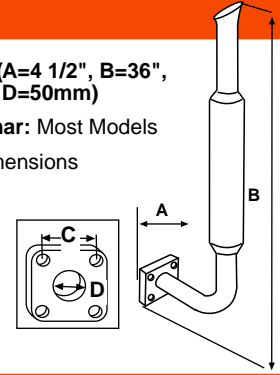

S.70559

Muffler (A=4 1/2", B=36",
C=52mm, D=50mm)

Fits: Yanmar: Most Models
Check Dimensions