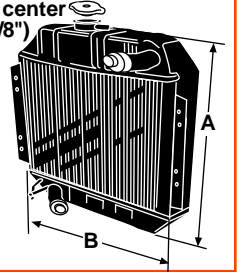

S.67727

Radiator w/ Cap - No Bottom Mounting Holes Neck 45° toward center (A=16 7/8", B=15 5/8")

Replaces: 129350-44500
Fits: YM 2001,
2010, 2020,
2202, 2220,
2301, 2310,
2402, 2420