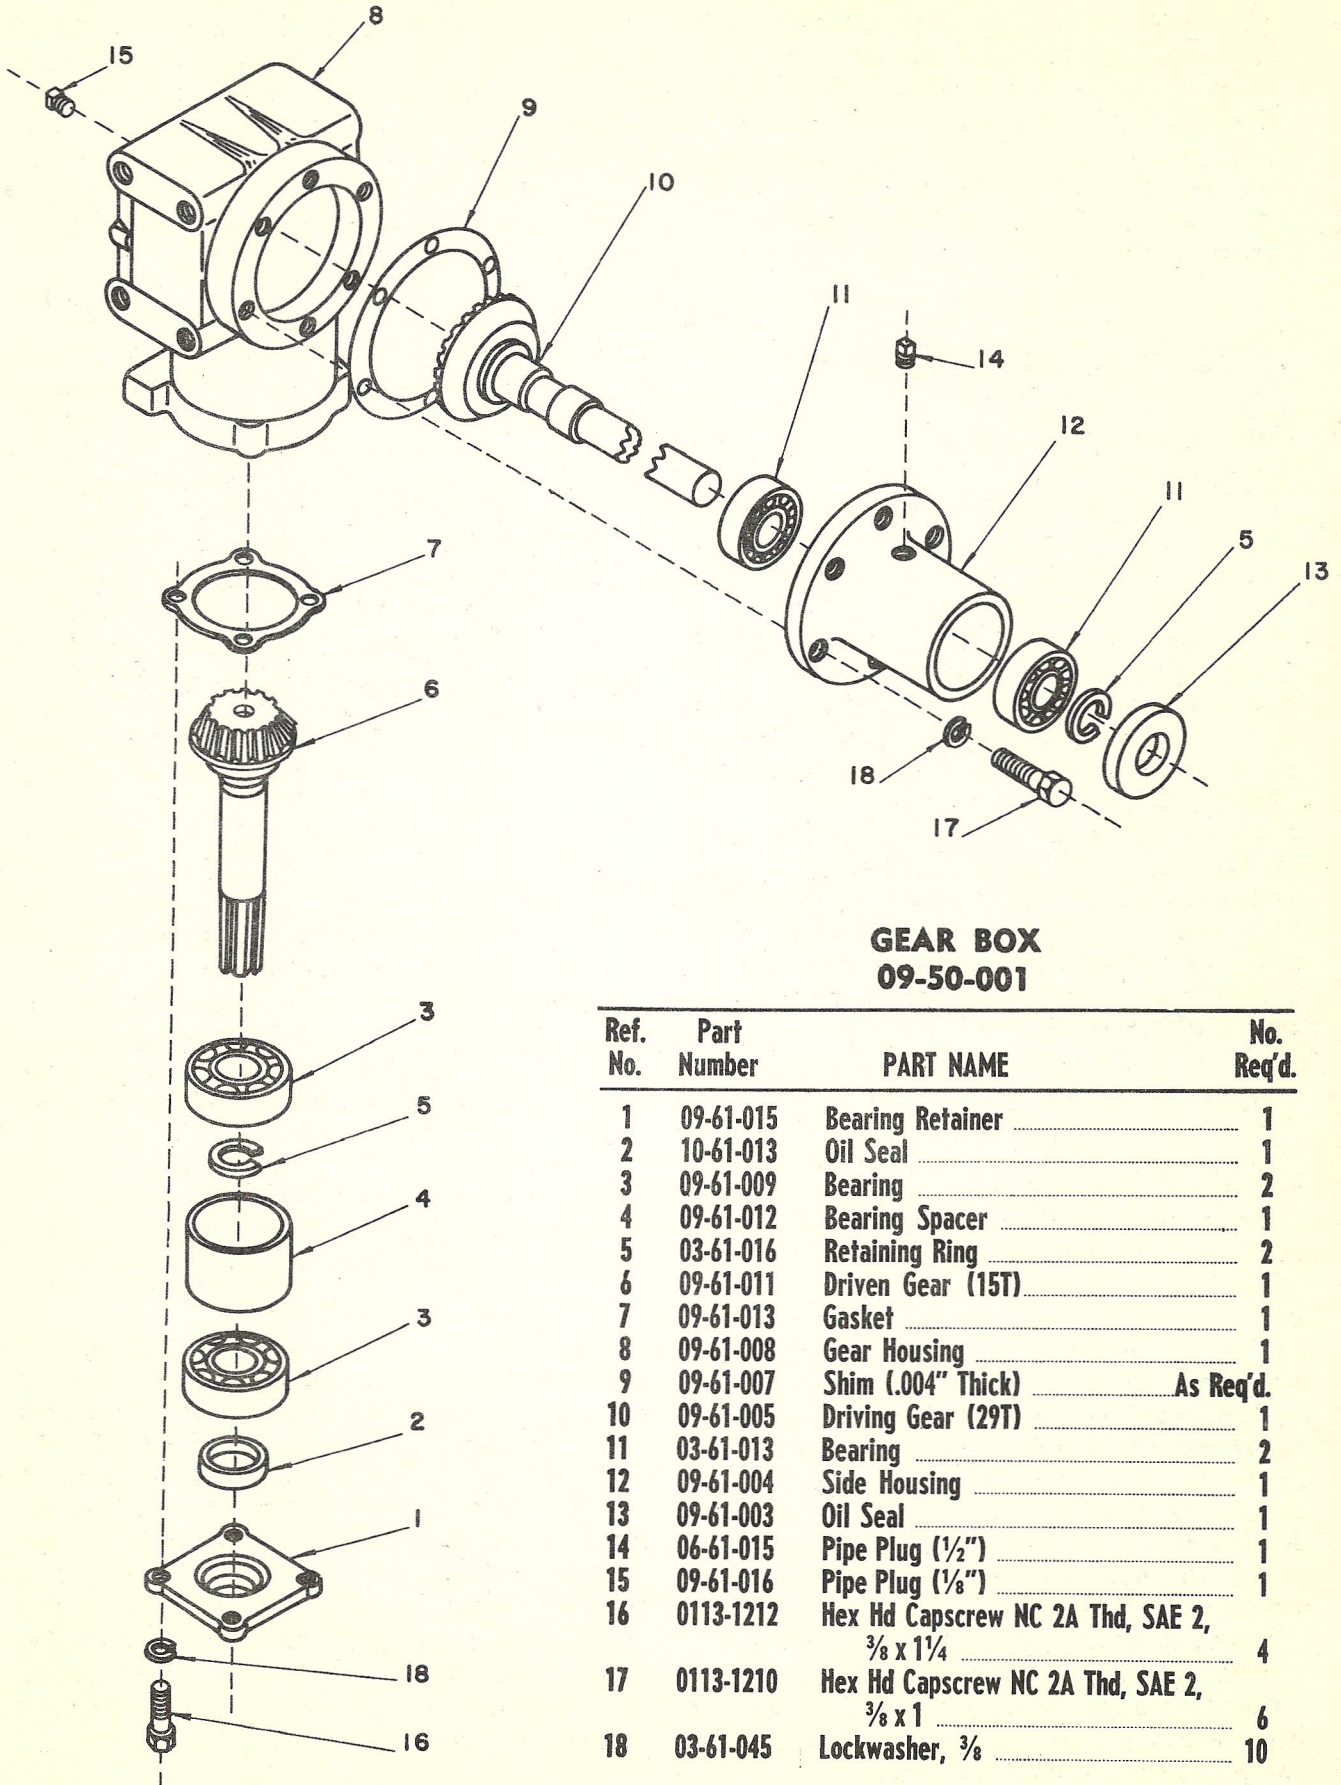

PARTS LISTING

GEAR BOX 09-50-001

Ref. No.	Part Number	PART NAME	No. Req'd.
1	09-61-015	Bearing Retainer	1
2	10-61-013	Oil Seal	1
3	09-61-009	Bearing	2
4	09-61-012	Bearing Spacer	1
5	03-61-016	Retaining Ring	2
6	09-61-011	Driven Gear (15T)	1
7	09-61-013	Gasket	1
8	09-61-008	Gear Housing	1
9	09-61-007	Shim (.004" Thick)	As Req'd.
10	09-61-005	Driving Gear (29T)	1
11	03-61-013	Bearing	2
12	09-61-004	Side Housing	1
13	09-61-003	Oil Seal	1
14	06-61-015	Pipe Plug (1/2")	1
15	09-61-016	Pipe Plug (1/8")	1
16	0113-1212	Hex Hd Capscrew NC 2A Thd, SAE 2, 3/8 x 1 1/4	4
17	0113-1210	Hex Hd Capscrew NC 2A Thd, SAE 2, 3/8 x 1	6
18	03-61-045	Lockwasher, 3/8	10