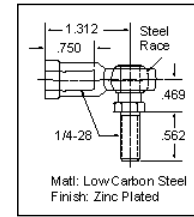

Bulkhead Assy, 1/4-28 thread, 2" travel

40 Series Standard (Armor) Conduit & Core

Bulkhead Assy, 1/4-28 thread, 2" Travel

MSF-4S

Sphcl Rod End, Steel Race, 1/4-28 Thd

Overall Length (from end of cable to end of cable)