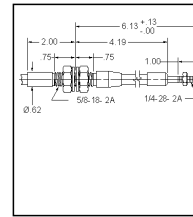

Bulkhead Assy, 1/4-28 thread, 2" travel

40 Series Standard (Armor) Conduit & Core

Bulkhead Assy, 1/4-28 thread, 2" Travel

MSF-4S

Sphcl Rod End, Steel Race, 1/4-28 Thd

Overall Length (from end of cable to end of cable)