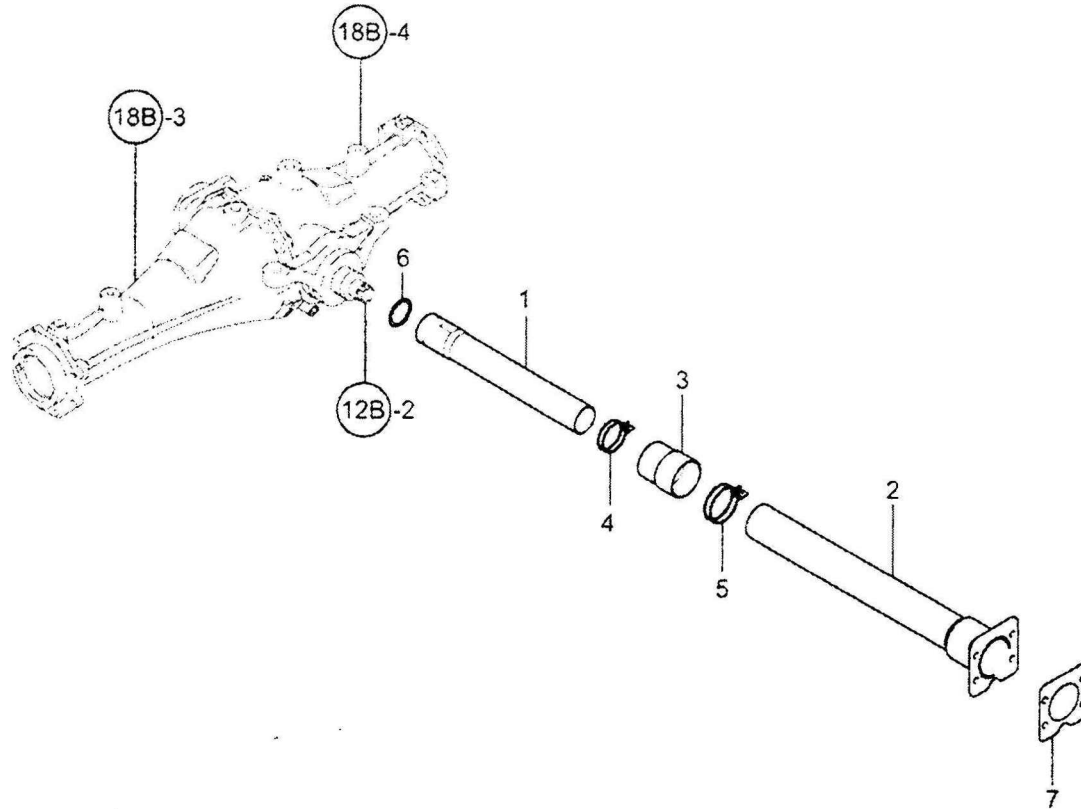

축커버 (COVER SHAFT) - (23B)

축커버 (COVER AHSFT)

A : 2810, PF285 D : 4020, PF405
 B : 3510 E : 4320
 C : 3520, PF355

번호 Key	부품번호 Part No	품명 Part Name	수량 (Qty)					비고 Remark
			A	B	C	D	E	
1	NT23010000A3	축커버 (전) COVER, SHAFT (FRONT)	1	1	0	0	0	
1	TN23010000A3	축커버 (전) COVER, SHAFT (FRONT)	0	0	1	1	0	
1	TX23010000A3	축커버 (전) COVER, SHAFT (FRONT)	0	0	0	0	1	
2	NT23020000A3	축커버 (후) COVER, SHAFT (REAR)	1	1	0	0	0	
2	TN23020000A3	축커버 (후) COVER, SHAFT (REAR)	0	0	1	1	1	
3	TT23040000A4	축커버 부츠 COVER, BOOT SHAFT	1	1	0	0	0	
3	TN23030000A4	축커버 부츠 COVER, BOOT SHAFT	0	0	1	1	1	
4	23010-050000	호스 밴드50 HOSE BAND 50	1	1	0	0	0	
4	23010-060000	호스 밴드60 HOSE BAND 60	0	0	1	1	1	
5	23010-055000	호스 밴드55 HOSE BAND 55	1	1	0	0	0	
5	23010-065000	호스 밴드65 HOSE BAND 65	0	0	1	1	1	
6	24311-000450	O-링 1종 AP45 O-RING	2	2	2	2	2	
7	TN23070000A4	축커버 패킹 PACKING, COVER	1	1	1	1	1	