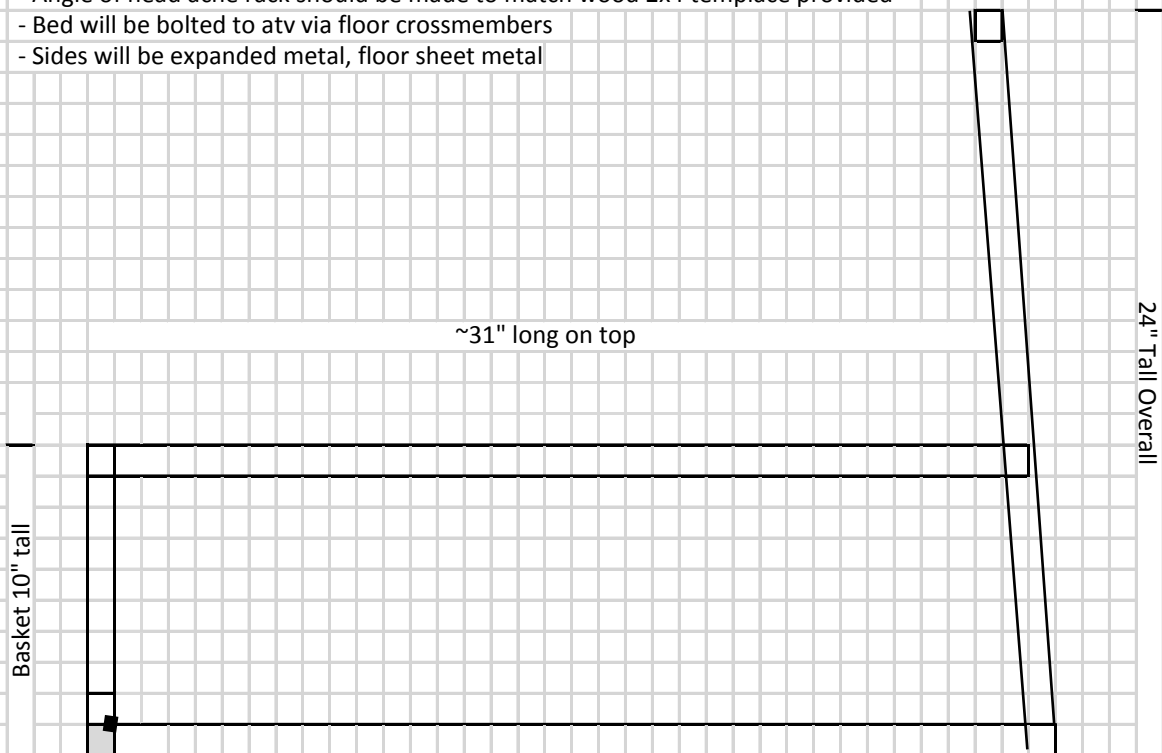

# Honda Pioneer Bed

Rear View

48" Wide Overall

Side View

Notes:

- Hinges positioned so tailgate will drop down against frame so it functions like a truck tailgate
- Arrows are bolt latches to hold tailgate closed
- Angle of head ache rack should be made to match wood 2x4 template provided
- Bed will be bolted to atv via floor crossmembers
- Sides will be expanded metal, floor sheet metal

32" Long Overall

48" Wide Overall

32" Long Overall