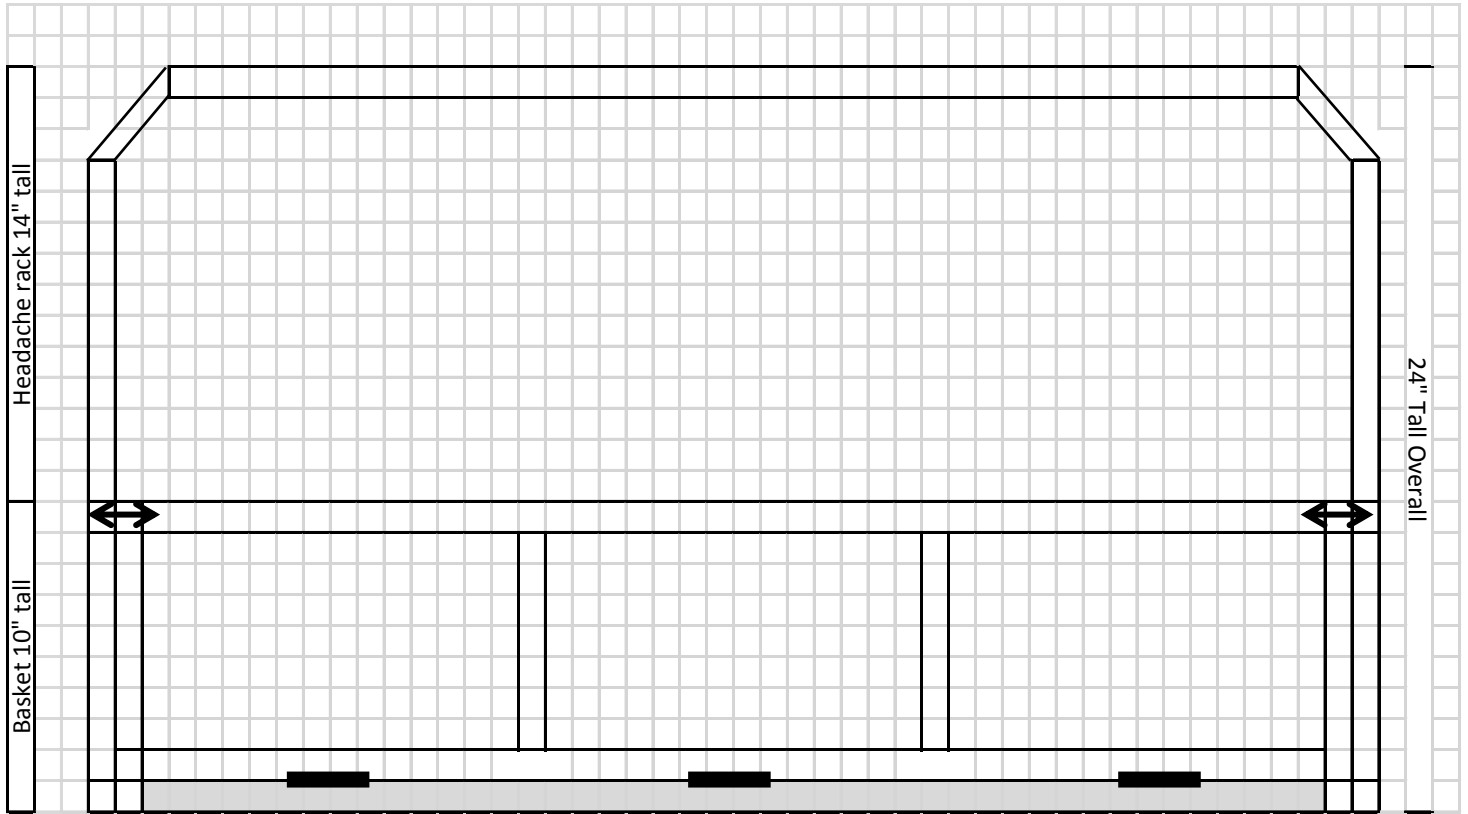

# Honda Pioneer Bed

Rear View

48" Wide Overall

Side View

Notes:

- Hinges positioned so tailgate will drop down against frame so it functions like a truck tailgate
- Arrows are bolt latches to hold tailgate closed
- Angle of head ache rack should be made to match wood 2x4 template provided
- Bed will be bolted to atv via floor crossmembers
- Sides will be expanded metal, floor sheet metal

32" Long Overall

48" Wide Overall

32" Long Overall