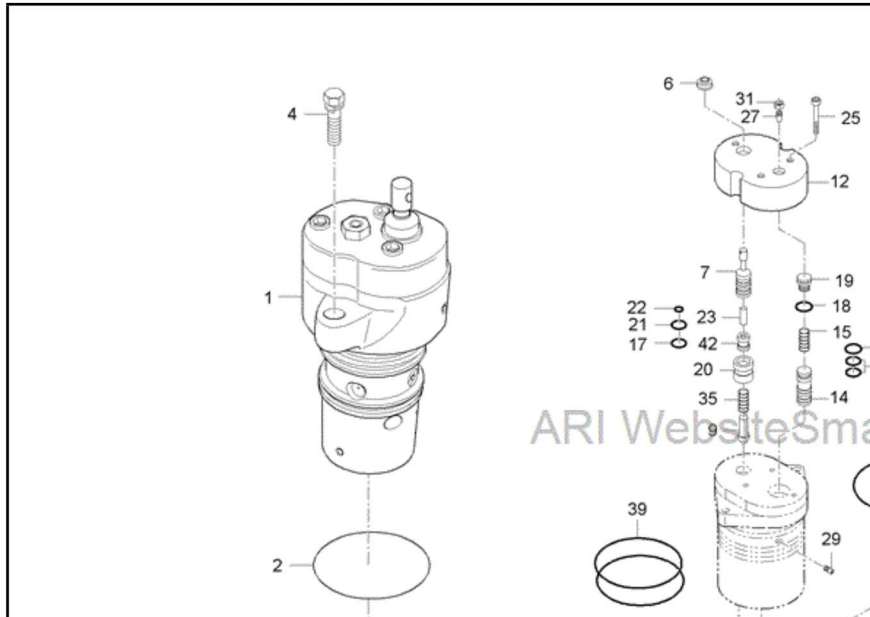

[View Cart](#) [Checkout](#) [Customer Center](#) [Company Information](#) [Map & Hours](#) [Photo Gallery](#)

OEM Parts

Assembly MAIN DISTRIBUTOR VALVE GROUP D360-T660A

<- New Model

**HYDRAULIC**

Zoom In

Zoom Out

MAIN DISTRIBUTOR VALVE GROUP D360-T660A

Click and drag to move diagram view

Tag	Part #	Description	Price	Qty	
1	110083004	⚠ MLS V/V (MORE STEPS)	\$735.10	1	<a href="#">ADD TO CART</a>
1	110083004	⚠ MLS V/V (MORE STEPS)	\$735.10	1	<a href="#">ADD TO CART</a>
1	110083004	⚠ MLS V/V (MORE STEPS)	\$735.10	1	<a href="#">ADD TO CART</a>
1	110083004	MLS V/V (MORE STEPS)	\$735.10	1	<a href="#">ADD TO CART</a>
2	04810-00550	O RING	\$1.00	1	<a href="#">ADD TO CART</a>
3	04810-50500	O RING	\$1.00	2	<a href="#">ADD TO CART</a>
4	01123-50835	BOLT, WASHER   M8X1.25	\$1.35	2	<a href="#">ADD TO CART</a>
5	110001080	SPACER	\$1.62	1	<a href="#">ADD TO CART</a>
6	110001110	RUBBER GUADE	\$10.26	1	<a href="#">ADD TO CART</a>
7	110009032	ASSY,LEVER KIT	\$74.00	1	<a href="#">ADD TO CART</a>
8	110001160	SPACER	\$1.08	3	<a href="#">ADD TO CART</a>
9	110003040	VALVE	\$33.85	1	<a href="#">ADD TO CART</a>
10	110003150	PLATE	\$16.56	1	<a href="#">ADD TO CART</a>