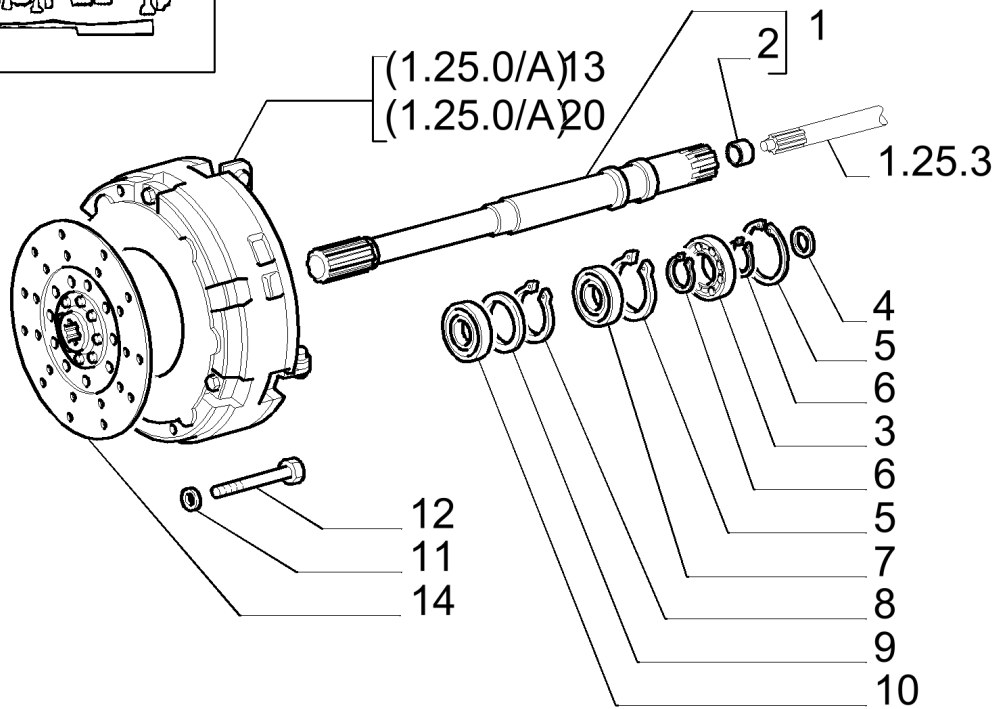

TL80 - TRACTOR(10/98 - 01/04)

VENDOR: New Holland

SECTION: 03 - TRANSMISSION

DIAGRAM: 1.25.0 - CLUTCH - SHAFT, RETAINING RINGS

TL 70
TL 80

TL 90

TL 100

#	Title	Description	Part Number	Price	Stock	Job Qty
1	SHAFT	SHAFT	5167287	\$841.23	3-7 business days	1
2	BUSHING	BUSHING	4950081	\$22.10	4 In Stock	1
3	BEARING, BALL	BEARING, BALL	26794660	\$27.30	3-7 business days	1
4	SEAL, OIL	TO BE USED ON APL - TDD FOR	84226406	\$18.64	5 In Stock	1
5	SPARE PART	SPARE PART	16875173	\$6.58	2 In Stock	2
6	RING, RETAIN	RING, RETAIN	370008	\$5.10	5 In Stock	2
7	SEAL, RING	SEAL, RING	47371563	\$41.08	2 In Stock	1
8	RING, SNAP	RING, SNAP	370021	\$16.24	9 In Stock	1
9	RING, LOCKING	RING, LOCKING	5164517	\$18.21	3-7 business days	1
10	BEARING, BALL	6009-2RS1 (2 SEALS) 45 X 75 X 16;	84356152	\$55.60	9 In Stock	1
11	Washer		140028	\$0.32	62 In Stock	6
12	SCREW	SCREW	11234731	\$3.04	1 In Stock	6
13	CLUTCH	CLUTCH	5167933	\$1593.55	3-7 business days	1
13	REMAN-CLUTCH	SERVICE ONLY	5167933R	\$1311.43	3-7 business days	1
13	CORE-CLUTCH	CORE-CLUTCH PLAT	5167933C	\$203.00	3-7 business days	1
14	CLUTCH, PLATE	CLUTCH, PLATE	5167937	\$289.28	3-7 business days	1
14	REMAN-CLUTCH	REMAN-CLUTCH PLA	5167937R	\$228.36	3-7 business days	1
14	CORE-CLUTCH	CORE-CLUTCH PLAT	5167937C	\$1.22	3-7 business days	1
15	CLUTCH	CLUTCH	87575337	\$1182.48	3-7 business days	1
15	REMAN-CLUTCH	REMAN-CLUTCH PLA	87575337R	\$376.55	3-7 business days	1
15	CORE-CLUTCH	CORE-CLUTCH PLAT	5189823C	\$1.22	3-7 business days	1
16	SCREW	SCREW	16605528	\$0.81	16 In Stock	8
17	WASHER, LOCK		83990583	\$0.07	> 100 In Stock	8
18	CLUTCH, PLATE	CLUTCH, PLATE	87716700	\$1314.43	3-7 business days	1
18	REMAN-CLUTCH	REMAN-CLUTCH PLA	87716700R	\$246.63	1 In Stock	11
18	CORE-CLUTCH	CORE-CLUTCH PLAT	5189825C	\$1.22	3-7 business days	1
19	DOWEL	DOWEL	4745893	\$10.65	3-7 business days	1
20	CORE-CLUTCH	CORE-CLUTCH PLAT	5189875C	\$1.22	3-7 business days	1
20	REMAN-CLUTCH	REMAN-CLUTCH PLA	87716719R	\$914.50	3-7 business days	1
20	CLUTCH	CLUTCH	84478095	\$2177.18	3-7 business days	1