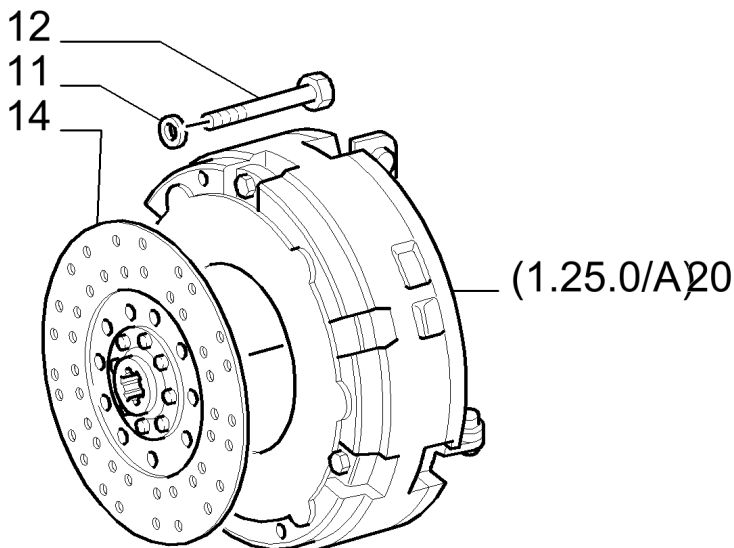

TL80 - TRACTOR(10/98 - 01/04)

VENDOR: New Holland

SECTION: 03 - TRANSMISSION

DIAGRAM: 1.25.0 - CLUTCH - SHAFT, RETAINING RINGS

TL 70
TL 80

TL 90

TL 100

#	Title	Description	Part Number	Price	Stock	Job Qty
1	SHAFT	SHAFT	5167287	\$841.23	3-7 business days	1
2	BUSHING	BUSHING	4950081	\$22.10	4 In Stock	1
3	BEARING, BALL	BEARING, BALL	26794660	\$27.30	3-7 business days	1
4	SEAL, OIL	TO BE USED ON APL - TDD FOR	84226406	\$18.64	5 In Stock	1
5	SPARE PART	SPARE PART	16875173	\$6.58	2 In Stock	2
6	RING, RETAIN	RING, RETAIN	370008	\$5.10	5 In Stock	2
7	SEAL, RING	SEAL, RING	47371563	\$41.08	2 In Stock	1
8	RING, SNAP	RING, SNAP	370021	\$16.24	9 In Stock	1
9	RING, LOCKING	RING, LOCKING	5164517	\$18.21	3-7 business days	1
10	BEARING, BALL	6009-2RS1 (2 SEALS) 45 X 75 X 16;	84356152	\$55.60	9 In Stock	1
11	Washer		140028	\$0.32	62 In Stock	6
12	SCREW	SCREW	11234731	\$3.04	1 In Stock	6
13	CLUTCH	CLUTCH	5167933	\$1593.55	3-7 business days	1
13	REMAN-CLUTCH	SERVICE ONLY	5167933R	\$1311.43	3-7 business days	1
13	CORE-CLUTCH	CORE-CLUTCH PLAT	5167933C	\$203.00	3-7 business days	1
14	CLUTCH, PLATE	CLUTCH, PLATE	5167937	\$289.28	3-7 business days	1
14	REMAN-CLUTCH	REMAN-CLUTCH PLA	5167937R	\$228.36	3-7 business days	1
14	CORE-CLUTCH	CORE-CLUTCH PLAT	5167937C	\$1.22	3-7 business days	1
15	CLUTCH	CLUTCH	87575337	\$1182.48	3-7 business days	1
15	REMAN-CLUTCH	REMAN-CLUTCH PLA	87575337R	\$376.55	3-7 business days	1
15	CORE-CLUTCH	CORE-CLUTCH PLAT	5189823C	\$1.22	3-7 business days	1
16	SCREW	SCREW	16605528	\$0.81	16 In Stock	8
17	WASHER, LOCK		83990583	\$0.07	> 100 In Stock	8
18	CLUTCH, PLATE	CLUTCH, PLATE	87716700	\$1314.43	3-7 business days	1
18	REMAN-CLUTCH	REMAN-CLUTCH PLA	87716700R	\$246.63	1 In Stock	11
18	CORE-CLUTCH	CORE-CLUTCH PLAT	5189825C	\$1.22	3-7 business days	1
19	DOWEL	DOWEL	4745893	\$10.65	3-7 business days	1
20	CORE-CLUTCH	CORE-CLUTCH PLAT	5189875C	\$1.22	3-7 business days	1
20	REMAN-CLUTCH	REMAN-CLUTCH PLA	87716719R	\$914.50	3-7 business days	1
20	CLUTCH	CLUTCH	84478095	\$2177.18	3-7 business days	1