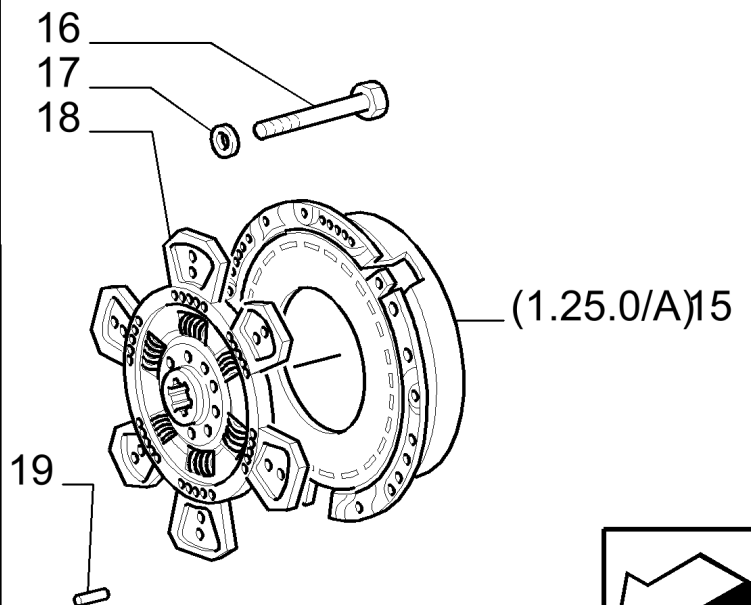

TL80 - TRACTOR(10/98 - 01/04)

VENDOR: New Holland

SECTION: 03 - TRANSMISSION

DIAGRAM: 1.25.0 - CLUTCH - SHAFT, RETAINING RINGS

TL 70
TL 80

TL 90

TL 100

#	Title	Description	Part Number	Price	Stock	Job Qty
1	SHAFT	SHAFT	5167287	\$841.23	3-7 business days	1
2	BUSHING	BUSHING	4950081	\$22.10	4 In Stock	1
3	BEARING, BALL	BEARING, BALL	26794660	\$27.30	3-7 business days	1
4	SEAL, OIL	TO BE USED ON APL - TDD FOR	84226406	\$18.64	5 In Stock	1
5	SPARE PART	SPARE PART	16875173	\$6.58	2 In Stock	2
6	RING, RETAIN	RING, RETAIN	370008	\$5.10	5 In Stock	2
7	SEAL, RING	SEAL, RING	47371563	\$41.08	2 In Stock	1
8	RING, SNAP	RING, SNAP	370021	\$16.24	9 In Stock	1
9	RING, LOCKING	RING, LOCKING	5164517	\$18.21	3-7 business days	1
10	BEARING, BALL	6009-2RS1 (2 SEALS) 45 X 75 X 16;	84356152	\$55.60	9 In Stock	1
11	Washer		140028	\$0.32	62 In Stock	6
12	SCREW	SCREW	11234731	\$3.04	1 In Stock	6
13	CLUTCH	CLUTCH	5167933	\$1593.55	3-7 business days	1
13	REMAN-CLUTCH	SERVICE ONLY	5167933R	\$1311.43	3-7 business days	1
13	CORE-CLUTCH	CORE-CLUTCH PLAT	5167933C	\$203.00	3-7 business days	1
14	CLUTCH, PLATE	CLUTCH, PLATE	5167937	\$289.28	3-7 business days	1
14	REMAN-CLUTCH	REMAN-CLUTCH PLA	5167937R	\$228.36	3-7 business days	1
14	CORE-CLUTCH	CORE-CLUTCH PLAT	5167937C	\$1.22	3-7 business days	1
15	CLUTCH	CLUTCH	87575337	\$1182.48	3-7 business days	1
15	REMAN-CLUTCH	REMAN-CLUTCH PLA	87575337R	\$376.55	3-7 business days	1
15	CORE-CLUTCH	CORE-CLUTCH PLAT	5189823C	\$1.22	3-7 business days	1
16	SCREW	SCREW	16605528	\$0.81	16 In Stock	8
17	WASHER, LOCK		83990583	\$0.07	> 100 In Stock	8
18	CLUTCH, PLATE	CLUTCH, PLATE	87716700	\$1314.43	3-7 business days	1
18	REMAN-CLUTCH	REMAN-CLUTCH PLA	87716700R	\$246.63	1 In Stock	11
18	CORE-CLUTCH	CORE-CLUTCH PLAT	5189825C	\$1.22	3-7 business days	1
19	DOWEL	DOWEL	4745893	\$10.65	3-7 business days	1
20	CORE-CLUTCH	CORE-CLUTCH PLAT	5189875C	\$1.22	3-7 business days	1
20	REMAN-CLUTCH	REMAN-CLUTCH PLA	87716719R	\$914.50	3-7 business days	1
20	CLUTCH	CLUTCH	84478095	\$2177.18	3-7 business days	1