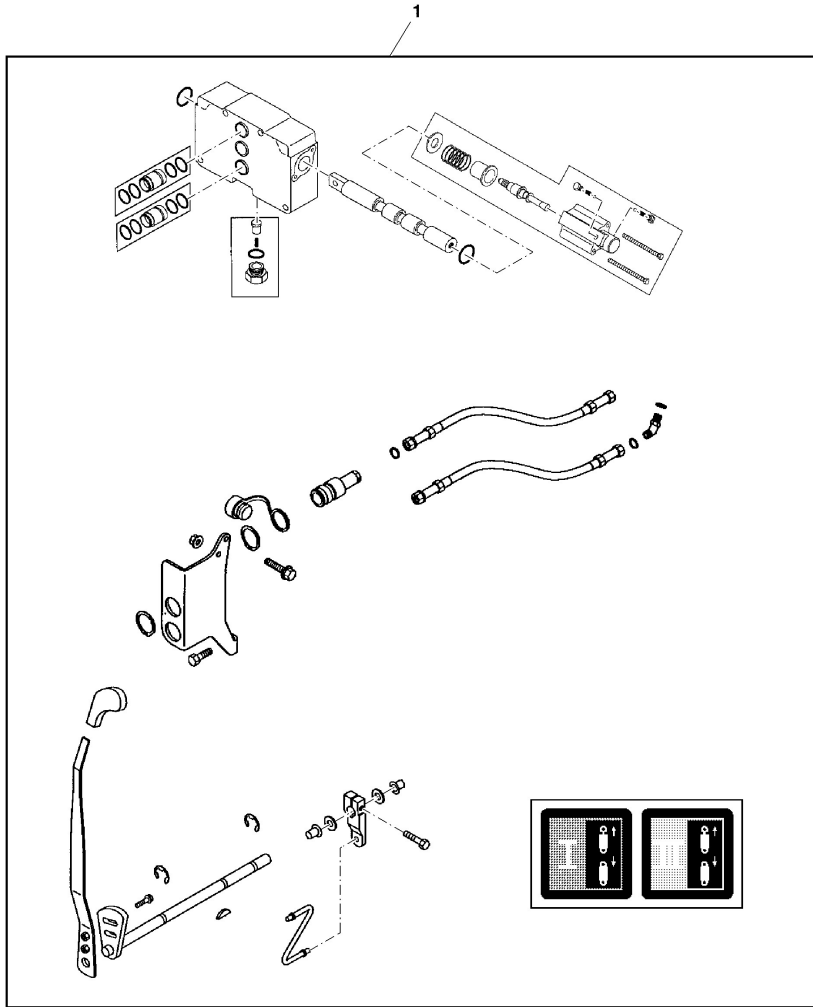

John Deere - Parts Catalog
Printer Friendly Page

[Close Window](#)

Catalog: 2332 | Grid: 0 | Section: 71 | Page: 388
 Catalog Name: 5200, 5300, 5400 and 5500 Tractors
 Page Name: Single SCV and Hydraulic Lines, Attachment

LV100117

key	PART NO.	PART NAME	QTY	SERIAL NO.	REMARKS
1	LV100117	Selective Control Valve	1		