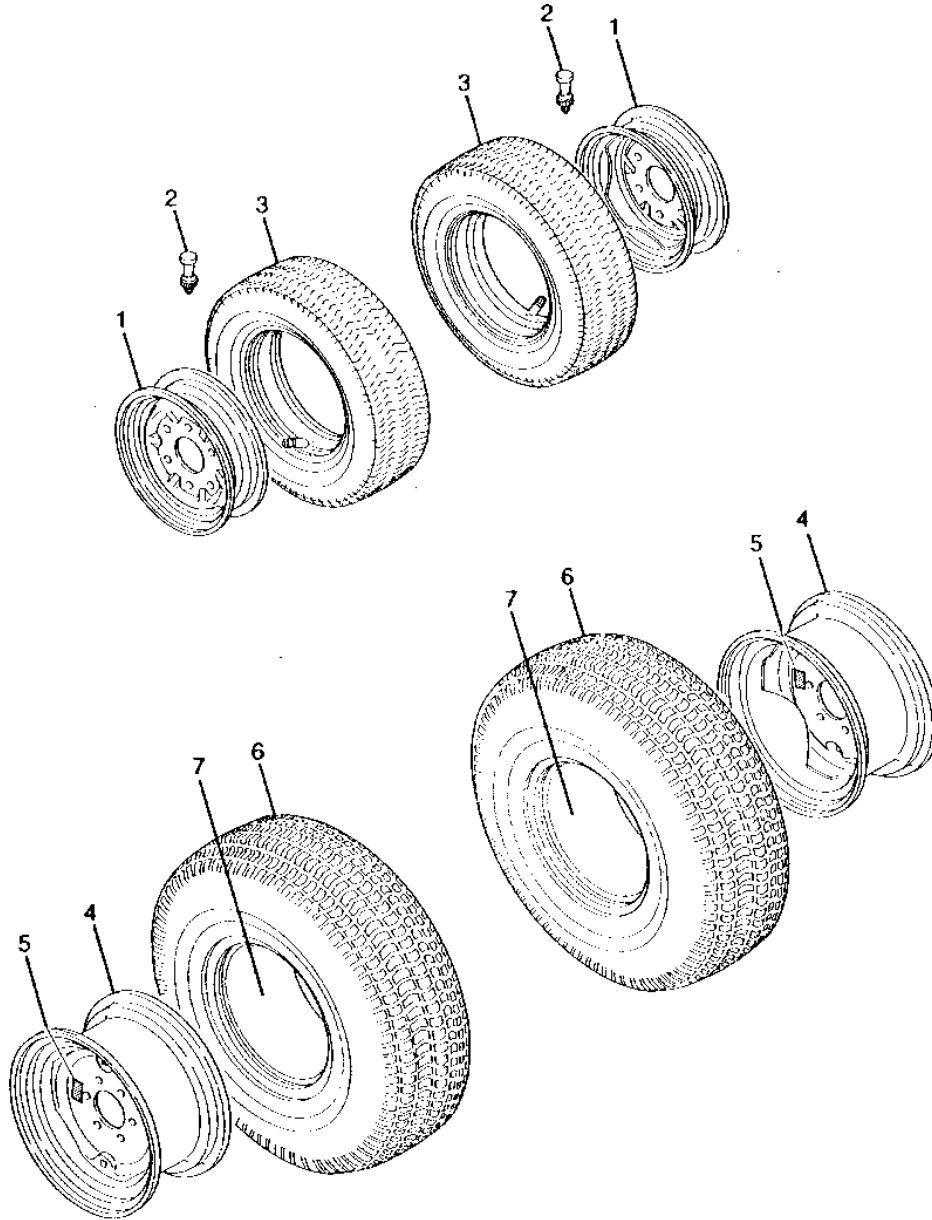

John Deere - Parts Catalog
 Printer Friendly Page

[Close Window](#)

Catalog: 2227 | Grid: 1J20 | Section: 80 | Page: 8
 Catalog Name: 670 and 770 Compact Utility Tractor
 Page Name: TURF TIRES (770)

MP6616

KEY	PART NO.	PART NAME	QTY	SERIAL NO.	REMARKS
1	M802865	RIM	2		7JA - 14WDC
2	AM30795	TIRE VALVE STEM	2		(SUB FOR AM30346)
3	CH14714	TIRE	2		25 X 8.50 - 14
4	AM877014	RIM	2		(A) 11 - 16
5	M93008	LABEL	2		(NLA)
6	CH18152	TIRE	2		(A) 13.6 - 16
7	CH11094	INNERTUBE	2		(A) 13.6 - 16
..	M93709	INNERTUBE	2		(FOR CH14714 (25 X 8.50-14) TIRE) (NLA)

.. **BM16841 TIRE AND WHEEL ASSEMBLY 1**

13.6 - 16 REAR (INCLUDES PARTS MARKED (A))