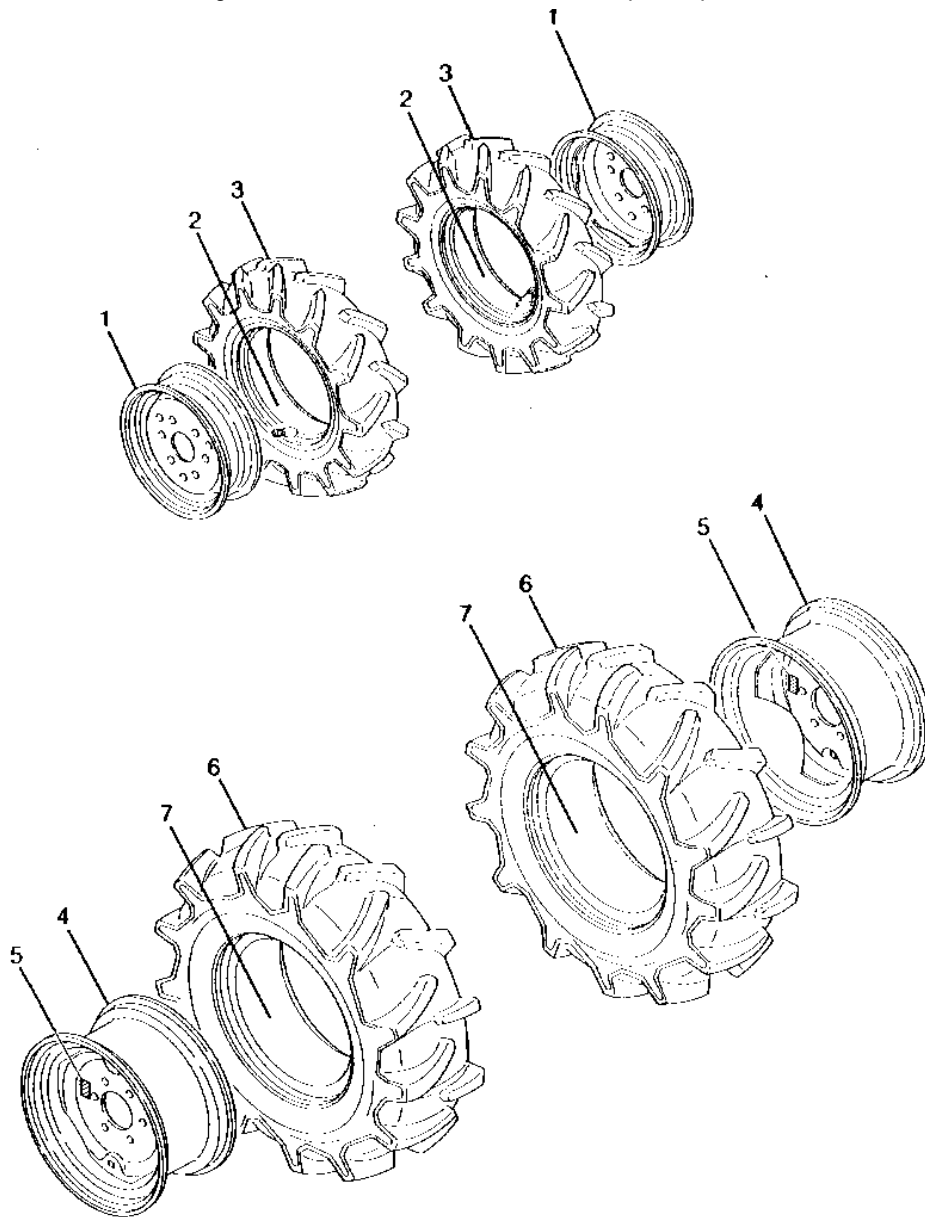

John Deere - Parts Catalog
Printer Friendly Page

[Close Window](#)

Catalog: 2227 | Grid: 1J16 | Section: 80 | Page: 4

Catalog Name: 670 and 770 Compact Utility Tractor

Page Name: **BAR TIRES AND WHEELS (MFWD)**

MP6615

KEY PART NO.	PART NAME	SERIAL		REMARKS
		QTY	NO.	
1	AM876655 RIM	2	X	(A) 5JA - 12W
	AM876649 RIM	2	X	(C) (D) (NLA) 4JA - 12W
2	INNERTUBE	2	X	(A) 6.00 - 12
	LVU802861 INNERTUBE	2	X	(C) (SUB FOR M802862)
	INNERTUBE	2	X	(D)
3	CH14717 TIRE	2	X	(A) 6.00 - 12

	M802861	TIRE	2		X	(C) (NLA), 6.00 - 12
	M805566	TIRE	2		X	(D) 5 - 12
4	AM877039	RIM	2		X	(B) 8.00 - 16
	AM877014	RIM	2		X	11 - 16

KEY	PART NO.	PART NAME	QTY	SERIAL NO.	670	770	REMARKS
5	M93008	LABEL	2				(NLA)
6	CH15056	TIRE	2		X		(B) (NLA) 9.5 - 16
	M803170	TIRE	2		X		12.4 - 16
7	CH15057	INNERTUBE	2		X		(B) 9.5 - 16
	M803171	INNERTUBE	2		X		12.4 - 16
..	BM16833	TIRE AND WHEEL ASSEMBLY	1				(NLA), 5 X 12 FRONT (INCLUDES PARTS MARKED (A))
..	BM16832	TIRE AND WHEEL ASSEMBLY	1				(NLA), 9.5 X 16 REAR (INCLUDES PARTS MARKED (B))
..	BM16837	TIRE AND WHEEL ASSEMBLY	1		X		(NLA), 6 X 12 FRONT (INCLUDES PARTS MARKED (C))
..	BM16987	TIRE AND WHEEL ASSEMBLY	1		X		(NLA), 5 X 12 FRONT (INCLUDES PARTS MARKED (D))