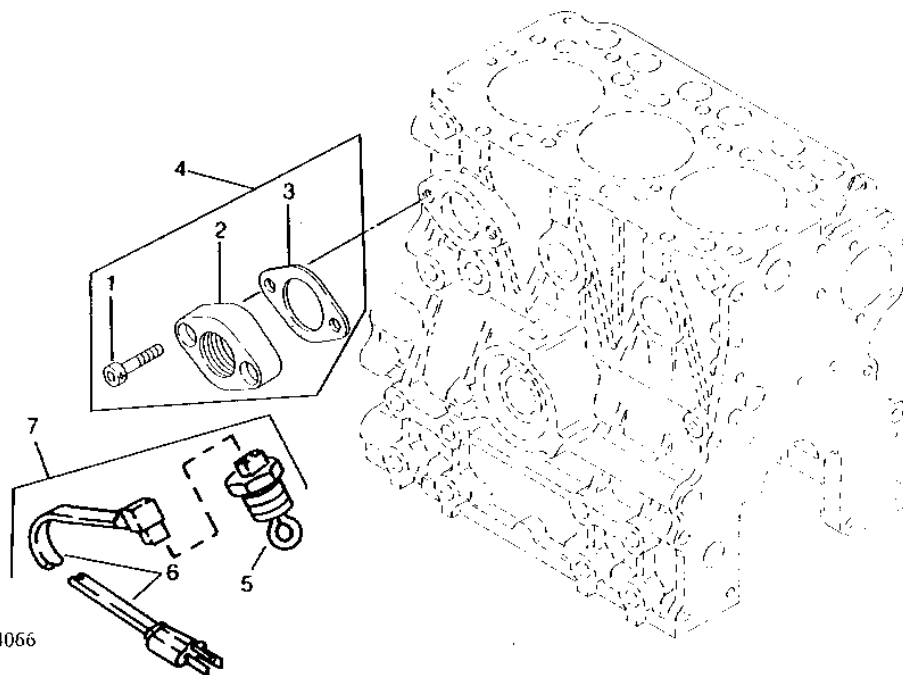

**John Deere - Parts Catalog**  
Printer Friendly Page

[Close Window](#)

Catalog: 2654 | Grid: 1B15 | Section: 20 | Page: 22

Catalog Name: 4100 Compact Utility Tractor

Page Name: BLOCK HEATER (OPTIONAL)

Direction of Travel: 

MP4066

KEY	PART NO.	PART NAME	QTY	SERIAL NO.	REMARKS
1	19M8708	SCREW	2		M8 X 18, (SUB FOR 19M6887)
2	M800125	ADAPTER FITTING	1		
3	M805828	GASKET	1		
4	AM882530	ADAPTER KIT	1		BLOCK HEATER ADAPTER, (SUB FOR AM101390)
5	AR87184	COOLANT HEATER	1		
6	AR87168	POWER CORD	1		
7	AR87167	KIT	1		BLOCK HEATER