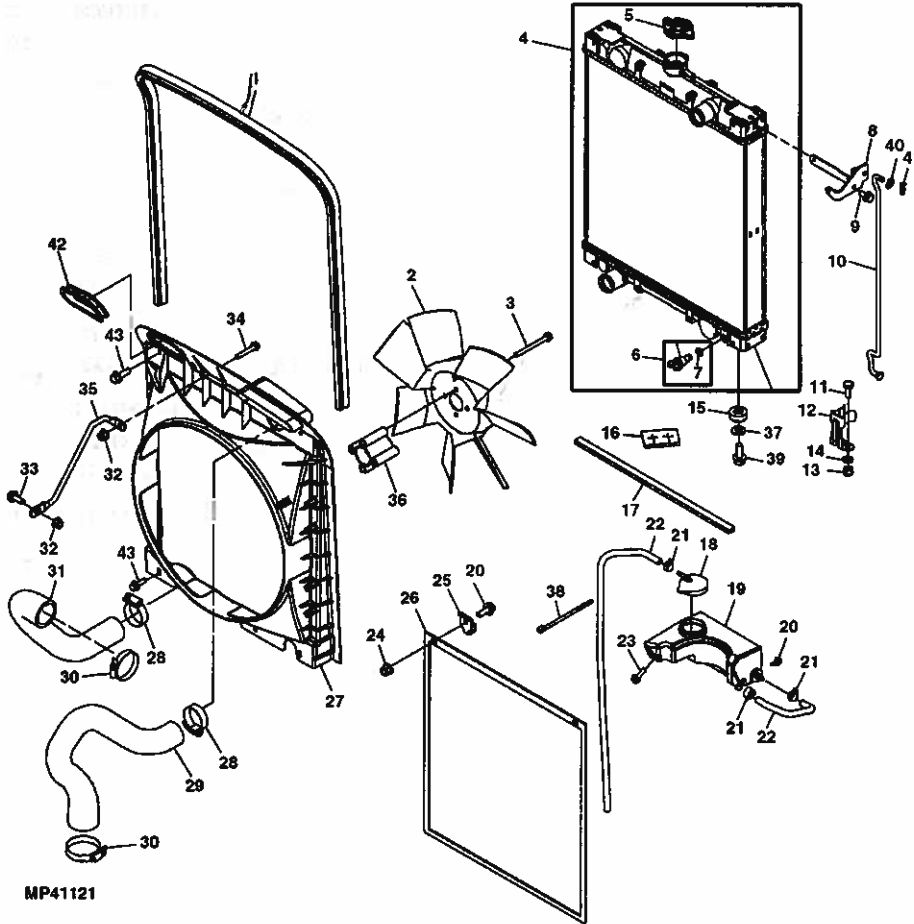

John Deere - Parts Catalog
Printer Friendly Page

Close Window

JOHN DEERE

Catalog: 9399 | Grid: 0 | Section: 30 | Page: 209

Catalog Name: 4720 Compact Utility Tractor

Page Name: Radiator, Hoses and Fan Shroud (Engine Marked 4024HLV11)

key	PART NO.	PART NAME	QTY	SERIAL NO.	REMARKS
1	LVU14768	Isolator	1		Hood
2	LVA14605	Fan	1		
3	19M7913	Bolt	4		
4	LVA12637	Radiator	1		
5	AM102893	Filler Cap	1		
6	LVA12796	Drain Plug	1		
7	O-Ring	1		
8	LVA14484	Bracket	1		Hood Prop Rod
9	19M7865	Bolt	1		
10	LVU17593	Rod	1		Hood Prop
key	PART NO.	PART NAME	QTY	SERIAL NO.	REMARKS
11	19M7598	Cap Screw	2		M4 X 10
12	LVU15909	Clip	1		
13	14M7264	Lock Nut	2		M4
14	24M7117	Washer	2		4.300 X 9 X 0.800 MM
15	LVU16647	Isolator	2		