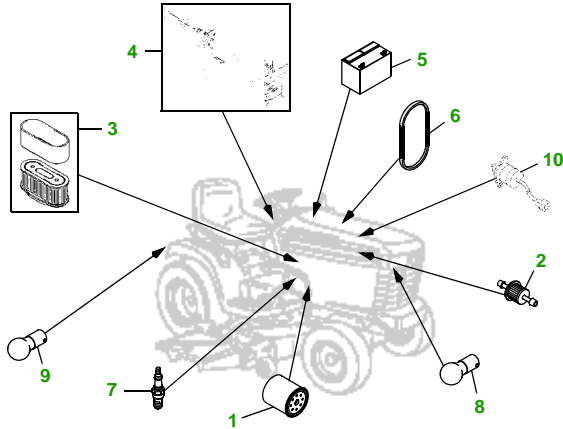

MAINTENANCE REMINDER SHEET

GT245 with 54C Deck

Garden Tractor

Tractor S/N

54" Convertible Deck

Deck S/N

Key	Part No.	Description
1	AM107423	ENGINE OIL FILTER
2	AM116304	FUEL FILTER IN-LINE
3	M140295	FOAM AIR FILTER ELEMENT
	M150403	PAPER AIR FILTER ELEMENT
4	AM131841	KEY
	AM132500	IGNITION SWITCH
5	TY25881	BATTERY (DRY)
6	M127523	BELT - TRACTION DRIVE
7	M805853	SPARK PLUG

Key	Part No.	Description
8	AD2062R	HEADLIGHT BULB
9	AR62407	TAIL LIGHT BULB
10	M140275	FUEL SHUTOFF SOLENOID
11	M143520	BLADE - STANDARD
	M145516	BLADE - MULCHING
12	M143019	BELT - PRIMARY
13	M154960	BELT - SECONDARY
14	AM125172	KIT - GAGE WHEEL
15	M113955	ROLLER