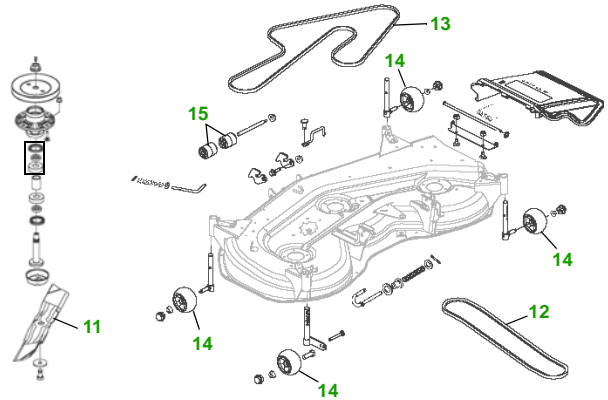

MAINTENANCE REMINDER SHEET

GT245 with 54C Deck

Garden Tractor

Tractor S/N

54" Convertible Deck

Deck S/N

Key	Part No.	Description
1	AM107423	ENGINE OIL FILTER
2	AM116304	FUEL FILTER IN-LINE
3	M140295	FOAM AIR FILTER ELEMENT
	M150403	PAPER AIR FILTER ELEMENT
4	AM131841	KEY
	AM132500	IGNITION SWITCH
5	TY25881	BATTERY (DRY)
6	M127523	BELT - TRACTION DRIVE
7	M805853	SPARK PLUG

Key	Part No.	Description
8	AD2062R	HEADLIGHT BULB
9	AR62407	TAIL LIGHT BULB
10	M140275	FUEL SHUTOFF SOLENOID
11	M143520	BLADE - STANDARD
	M145516	BLADE - MULCHING
12	M143019	BELT - PRIMARY
13	M154960	BELT - SECONDARY
14	AM125172	KIT - GAGE WHEEL
15	M113955	ROLLER