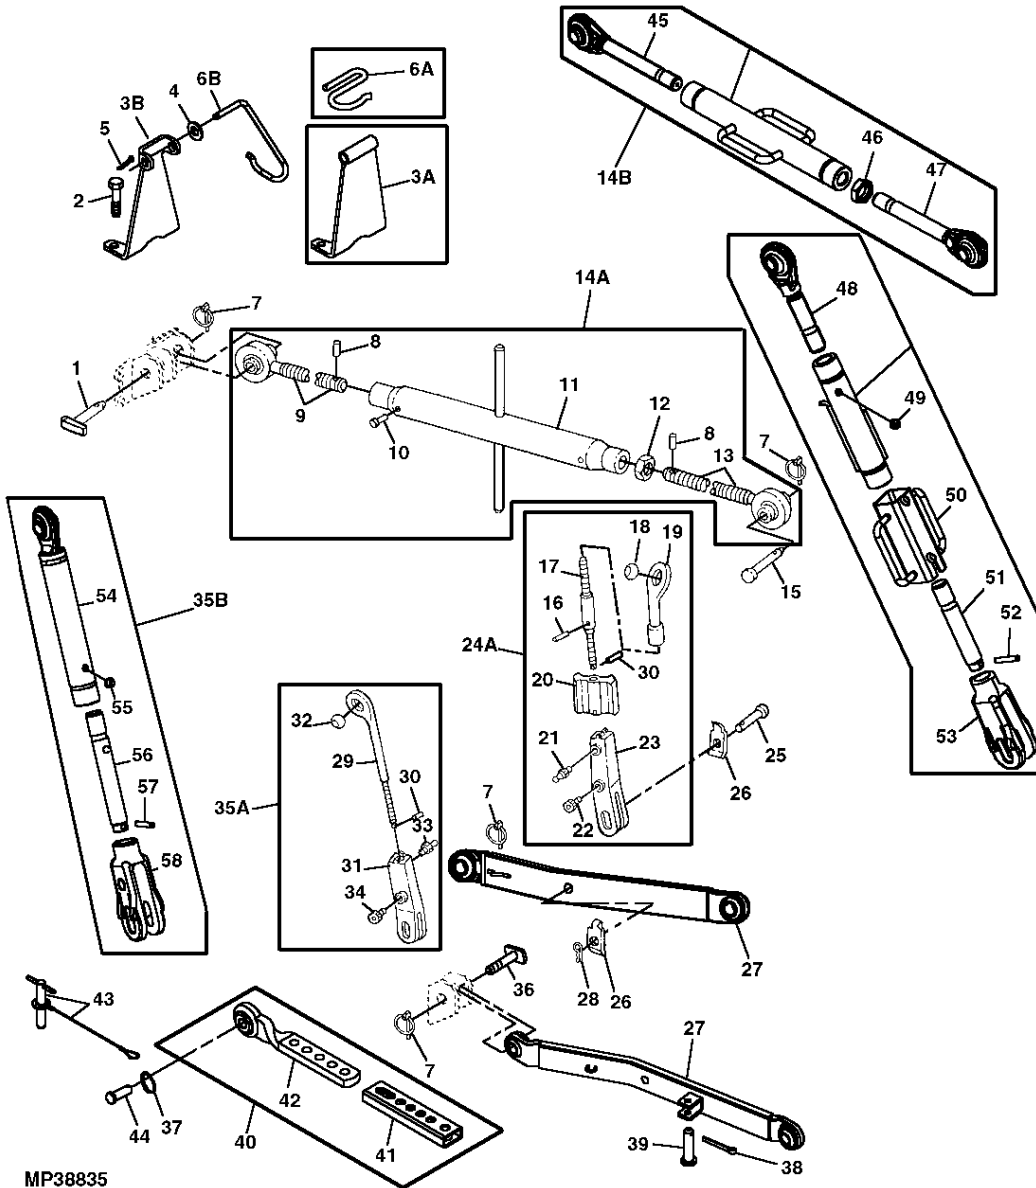

John Deere - Parts Catalog
Printer Friendly Page

[Close Window](#)

Catalog: 2920 | Grid: 2A23 | Section: 75 | Page: 4

Catalog Name: 4410 Compact Utility Tractor

Page Name: THREE POINT HITCH (SN H141319- , P145400-)

Direction of Travel:

MP38835

KEY	PART NO.	PART NAME	QTY	SERIAL NO.	REMARKS
1	M123745	PIN FASTENER	1		
2	19M7865	SCREW	2		M8 X 16
3A	LVA10179	SUPPORT	1		(SUB LVU15494)
3B	LVU15494	SUPPORT	1		
4	24M7055	WASHER	1		8.400 X 16 X 1.600 MM
5	11M7080	COTTER PIN	1		2.500 X 16 MM
6A	CH19220	SPRING	1		

KEY	PART NO.	PART NAME	QTY	SERIAL NO.	REMARKS
46	14M7240	NUT	1		M24
47	LVA14229	LINK	1		
48	LVA14233	LINK	1		
49	58M5575	LUBRICATION FITTING	1		
50	LVA14234	HANDLE	1		
51	LVU17519	ROD	1		
52	34M7049	SPRING PIN	1		8 X 50 MM
53	LVU17518	YOKE	1		
54	LVA14236	LIFT LINK	1		
55	58M5575	LUBRICATION FITTING	1		
KEY	PART NO.	PART NAME	QTY	SERIAL NO.	REMARKS
56	LVU17520	ROD	1		
57	34M7049	SPRING PIN	1		8 X 50 MM
58	LVU17518	YOKE	1		