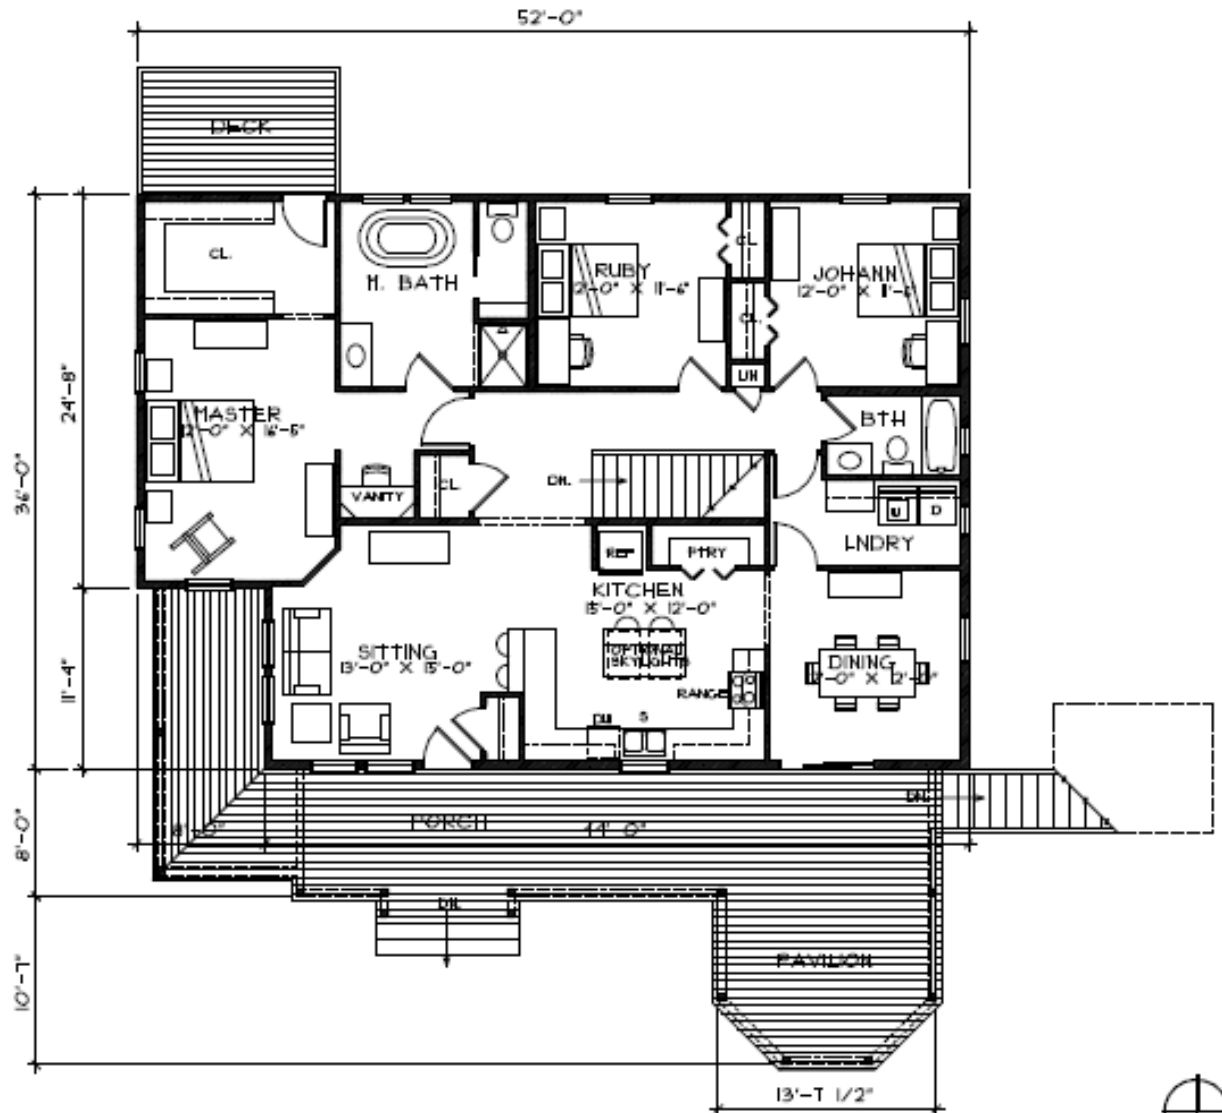

SQUARE FOOTAGE INFO	
FIRST FLOOR	1214 SF
SECOND FLOOR	1138 SF
TOTAL CONDITIONED	2352 SF
COVERED PORCHES	459 SF
DECKS	382 SF

FIRST FLOOR PLAN

SECOND FLOOR PLAN

1/8"=1'-0"