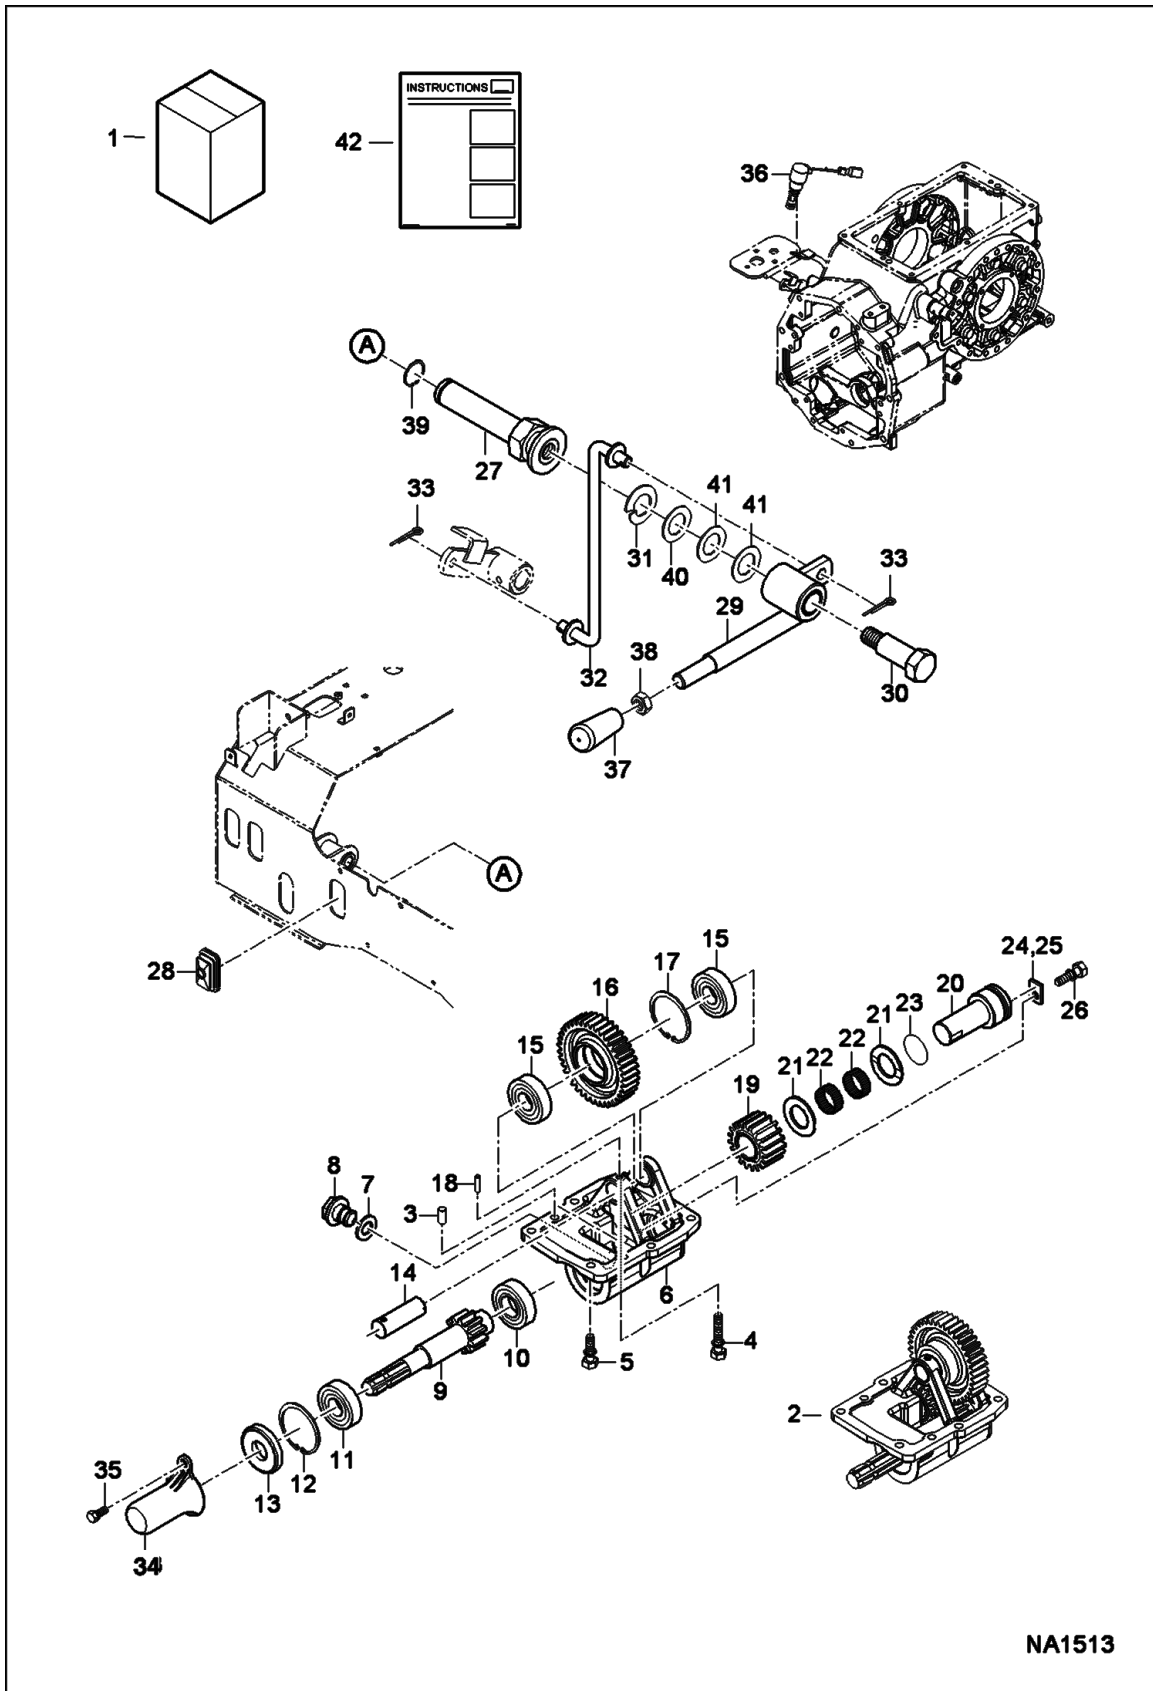

MID PTO KIT

NA1513

Model Number: CT335
Serial Number: ABH811001 & Above W/O Cab

MID PTO KIT

Ref.	PN	Description	SN	Qty.
1	7188742	KIT, PTO MID Ref. 2-42		1
2	7012639	PTO, MID Ref. 6-26		1
3	6694171	PIN STRAIGHT		2
4	6695516	BOLT		2
5	6693982	BOLT		4
6	7013108	HOUSING, MID PTO		1
7	6694129	WASHER SEAL		1
8	6697538	PLUG		1
9	7013109	SHAFT		1
10	7002056	BEARING, BALL		1
11	6694241	BEARING BALL		1
12	6694100	RING SNAP		1
13	6696576	SEAL OIL		1
14	7001962	SHAFT, COUNTER MID PTO		1
15	7002057	BEARING, BALL		2
16	7002559	GEAR		1
17	6694100	RING SNAP		1
18	6694200	PIN SPRING		1
19	7013110	GEAR		1
20	7013111	SHAFT		1
21	6695752	BUSHING THRUST		2
22	6694272	BEARING NEEDLE		2
23	6696269	SEAL O RING		1
24	7012895	STOP, LEVER		1
25	7012896	STOP, LEVER		1
26	6697053	BOLT		1
27	7010533	SHAFT, PTO MID		1
28	7002501	BOOT		1
29	7002921	LEVER		1
30	7001963	SHAFT, LEVER MID PTO		1
31	6694093	WASHER SPRING		1
32	7002014	ROD, PTO MID for ROPS models		1
32	7010534	ROD, PTO MID for cab models		1
33	6697496	PIN SNAP		2
34	6698016	COVER		1
35	6694027	BOLT FLANGE		1
36	6697718	SWITCH SAFETY STARTER PTO		1
37	7002924	HANDLE, GRIP		1
38	6694059	NUT		1
39	6697562	RING SNAP		1
40	6696911	WASHER, PLAIN		2
41	6696916	WASHER PLAIN		1
42	6987098	INSTRUCTIONS		1