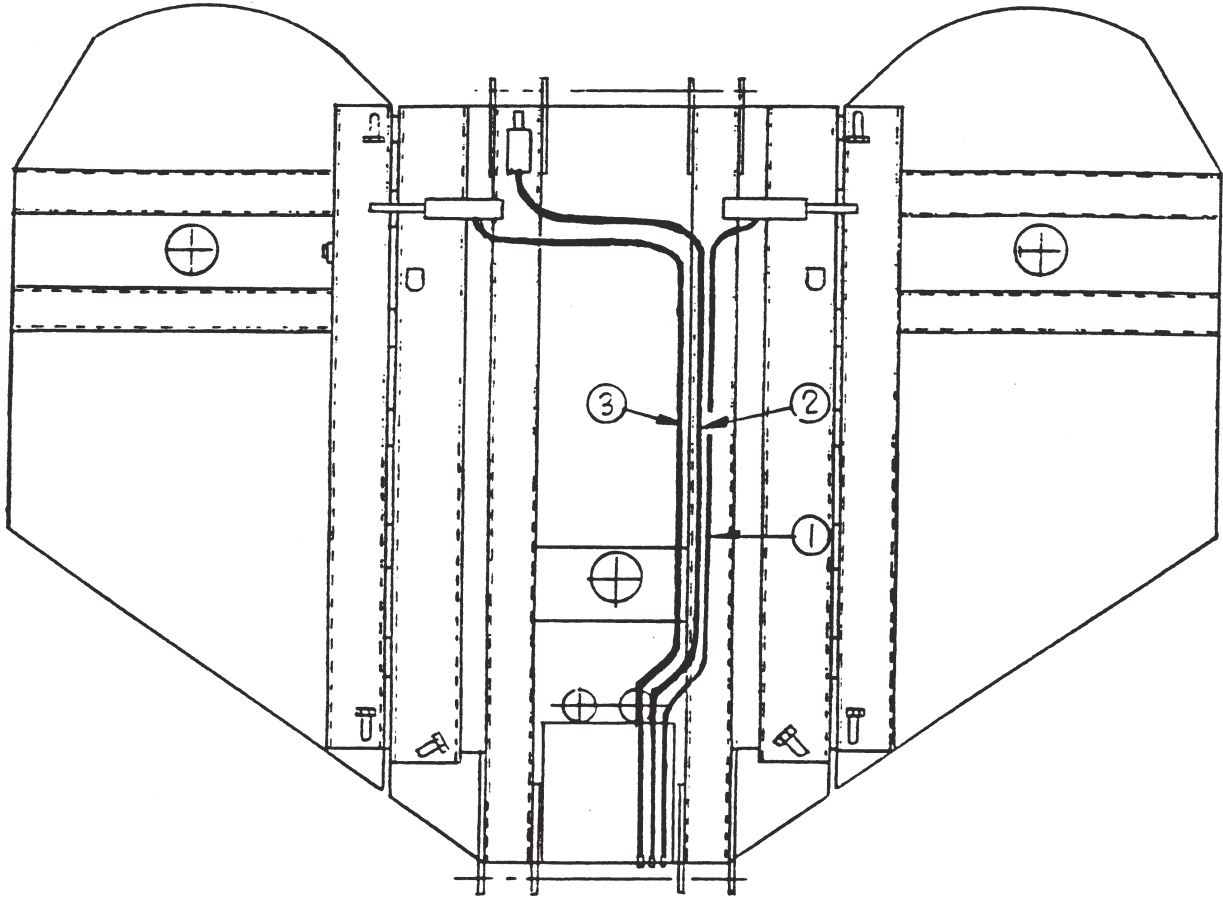

Jun. 1987
to
Current

HOSE SCHEMATIC LIFT & FOLD STANDARD

S/N HY15D-46046
to
S/N HY15F-Current

ITEM	PART NO	QTY	DESCRIPTION
1	00755449	1	Hose- Junction to Right Wing Lift Cylinder
2	00755488	1	Hose-Junction to Center Section Lift Cylinder
3	00755487	1	Hose- Junction to Left Wing Lift Cylinder