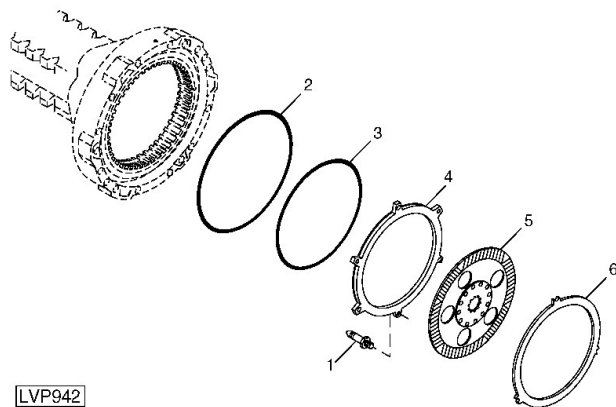

John Deere - Parts Catalog
Printer Friendly Page

[Close Window](#)

Catalog: 4501 | Grid: 0 | Section: 60 | Page: 395

Catalog Name: 5045D, 5045E, 5055D, 5055E, 5065E, 5075E Tractors (Engine: 3029TPY41, 3029TPY45, 3029TPY46, 3029TPY48)(North American 8X4/9X3 Transmission with OOS)

Page Name: BRAKE DISKS (5045E,5055E,5065E)

LVP942

key	PART NO.	PART NAME	QTY	SERIAL NO.	5045E	5055E	5065E	REMARKS
1	AL181919	Spring	3		X	X	X	SUB FOR AL115253
2	L116345	O-Ring	1		X	X	X	
3	L116346	O-Ring	1		X	X	X	
4	L158505	Piston	1		X	X	X	SUB FOR L101856
5	AL162808	Brake Disk	1		X	X	X	
6	L77358	Brake Actuating Disk	1		X	X	X	