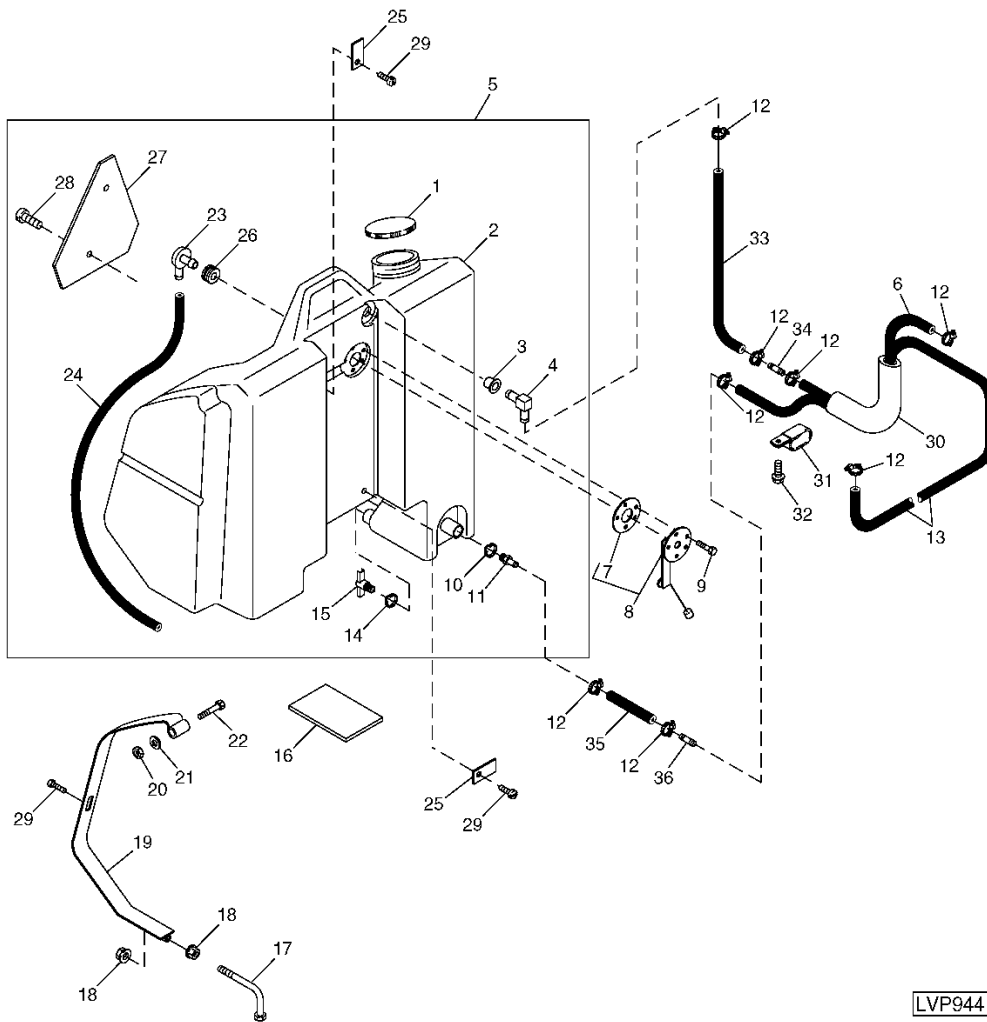

Direction of Travel:

LVP944

key	PART NO.	PART NAME	QTY	SERIAL NO.	5500 REMARKS
1	AM116170	Filler Cap	1	X	
2	R131508	Fuel Tank	1	X	NLA, (SUB RE73054)
3	M149638	Bushing	1	X	(SUB FOR M66005, M88976 OR M119928)
4	R119551	Elbow Fitting	1	X	
5	RE73054	Fuel Tank	1	X	(SUB FOR RE66798 OR RE72296)
6	TY22559	Bulk Hose	1	X	2575 MM, (CUT TO LENGTH) (SUB FOR R132369, R132366, R109237 OR TY22418, THIS APPLICATION)
7	R125590	Gasket	1	X	

8	RE190977	Fuel Sender	1	X	(SUB FOR RE64790 OR RE72215)
9	21M7265	Screw	5	X	M5 X 12 PAN HEAD
10	R105199	Clamp	1	X	

key	PART NO.	PART NAME	QTY	SERIAL NO.	5500	REMARKS
11	R119990	Adapter Fitting	1		X	
12	TY22462	Clamp	8		X	
13	TY22552	Bulk Hose	1		X	2770 MM, (SUB FOR R132368 O R R132366, THIS APPLICATION)
14	R105200	Clamp	1		X	
15	AT13740	Drain Valve	1		X	
16	R105281	Pad	1		X	
17	R138407	Bolt	2		X	(SUB FOR R114468)
18	14M7298	Flange Nut	4		X	M8
19	RE40699	Strap	2		X	
20	14M7167	Lock Nut	2		X	M10

key	PART NO.	PART NAME	QTY	SERIAL NO.	5500	REMARKS
21	24M7028	Washer	2		X	10.500 X 20 X 2 mm
22	19M7810	Screw	2		X	M10 X 80
23	R237815	Vent	1		X	(SUB FOR R114022)
24	TY22559	Bulk Hose	1		X	700 MM, (CUT TO LENGTH) (SUB F OR R109307, R133177 OR TY22418)
25	R109410	Strap	2		X	
26	R114023	Grommet	1		X	
27	JD5929	SMV Emblem	1		X	(SUB FOR AR61194 OR TY2615)
28	21M7246	Screw	2		X	M6 X 16
29	21M7285	Screw	4		X	M6 X 12
30	R131603	Sleeve	2		X	

key	PART NO.	PART NAME	QTY	SERIAL NO.	5500	REMARKS
31	RE67586	Clamp	2		X	
32	19M8832	Screw	2		X	M14 X 30
33	R134006	Hose	1		X	1400 MM
34	R248743	Fitting	1		X	(SUB FOR R134008)
35	R134005	Hose	1		X	760 MM
36	R134007	Tube	1		X	