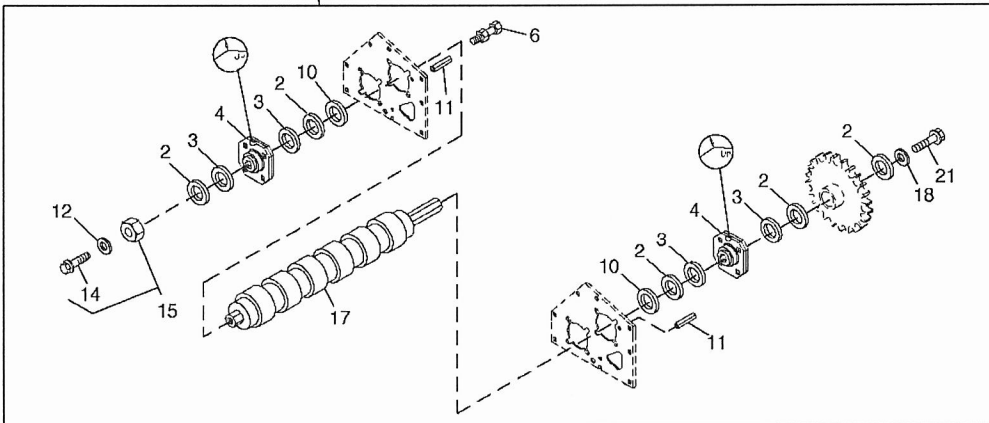

PC2275 ST418036 435 and 535 Round Balers / DRIVE ROLLS PC2275 - OTTUMWA

EP13768

## Part List

PC2275 ST418036 435 and 535 Round Balers / DRIVE ROLLS PC2275 - OTTUMWA

KEY	PART NO.	PART NAME	QTY	SERIAL No.	435	535	REMARKS
1	28H3236	Bushing	2			X	2.067" X 2-3/8" X 7/8"
2	24H1574	Washer	AR			X	1-13/16" X 2-3/4" X 0.060" (B) (C)
3	24H1569	Washer	8			X	1-25/32" X 2-1/4" X 0.036"
4	AE74652	Bearing	4			X	(SUB FOR AE45208, AE45038 AND AE54574)
5	E75167	Support	2			X	
6	03M7197	Bolt	16			X	M12 X 25
6	14M7299	Flange Nut	16			X	M12
7	34H337	Spring Pin	4			X	5/16" X 2-1/2"
8	AE57729	Roller	2			X	(DO NOT USE AE57729 WITH AE70139 OR AFH202027) WIDE ROLLER, (SUB FOR AE39669 OR AE54287) (SUB AFH202027) (ALSO ORDER AE70149)
9	03M7197	Bolt	7			X	M12 X 25
9	14M7299	Flange Nut	7			X	M12
10	FH312589	Washer	8			X	SUB FOR E73501
11	34M7061	Spring Pin	1			X	8 X 20 MM
12	E81185	Washer	4			X	(B)
13	19M7787	Screw	3			X	M12 X 20 (B)
14	19M7813	Screw	1			X	M12 X 45
15	AE70149	Extension	1			X	SHAFT EXTENSION, (USE WITH AE70139 OR AFH202027)
16	AE70139	Roller	2				(DO NOT USE AE57729 WITH AE70139 OR AFH202027) (SUB AFH202027) INCLUDES PARTS MARKED (B)
17	AFH202027	Roller	2				(DO NOT USE AE57729 WITH AE70139 OR AFH202027) INCLUDES PARTS MARKED (C)
18	FH304174	Spacer	2				(C)
19	19M9040	Screw	1				M12 X 75 (C)
20	E81185	Washer	1				(C)
21	19M7818	Screw	2				M12 X 80 (C)
..	AE58792	Kit	1			X	(SUB AFH202027) (ALSO ORDER AE70149)