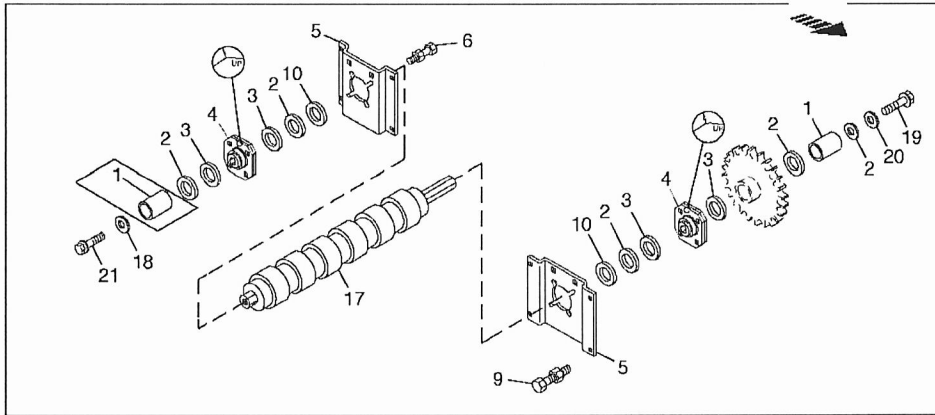

PC2275 ST418036 435 and 535 Round Balers / DRIVE ROLLS PC2275 - OTTUMWA

EP13768

## Part List

PC2275 ST418036 435 and 535 Round Balers / DRIVE ROLLS PC2275 - OTTUMWA

KEY	PART NO.	PART NAME	QTY	SERIAL No.	435	535	REMARKS
1	28H3236	Bushing	2			X	2.067" X 2-3/8" X 7/8"
2	24H1574	Washer	AR			X	1-13/16" X 2-3/4" X 0.060" (B) (C)
3	24H1569	Washer	8			X	1-25/32" X 2-1/4" X 0.036"
4	AE74652	Bearing	4			X	(SUB FOR AE45208, AE45038 AND AE54574)
5	E75167	Support	2			X	
6	03M7197	Bolt	16			X	M12 X 25
6	14M7299	Flange Nut	16			X	M12
7	34H337	Spring Pin	4			X	5/16" X 2-1/2"
8	AE57729	Roller	2			X	(DO NOT USE AE57729 WITH AE70139 OR AFH202027) WIDE ROLLER, (SUB FOR AE39669 OR AE54287) (SUB AFH202027) (ALSO ORDER AE70149)
9	03M7197	Bolt	7			X	M12 X 25
9	14M7299	Flange Nut	7			X	M12
10	FH312589	Washer	8			X	SUB FOR E73501
11	34M7061	Spring Pin	1			X	8 X 20 MM
12	E81185	Washer	4			X	(B)
13	19M7787	Screw	3			X	M12 X 20 (B)
14	19M7813	Screw	1			X	M12 X 45
15	AE70149	Extension	1			X	SHAFT EXTENSION, (USE WITH AE70139 OR AFH202027)
16	AE70139	Roller	2				(DO NOT USE AE57729 WITH AE70139 OR AFH202027) (SUB AFH202027) INCLUDES PARTS MARKED (B)
17	AFH202027	Roller	2				(DO NOT USE AE57729 WITH AE70139 OR AFH202027) INCLUDES PARTS MARKED (C)
18	FH304174	Spacer	2				(C)
19	19M9040	Screw	1				M12 X 75 (C)
20	E81185	Washer	1				(C)
21	19M7818	Screw	2				M12 X 80 (C)
..	AE58792	Kit	1			X	(SUB AFH202027) (ALSO ORDER AE70149)