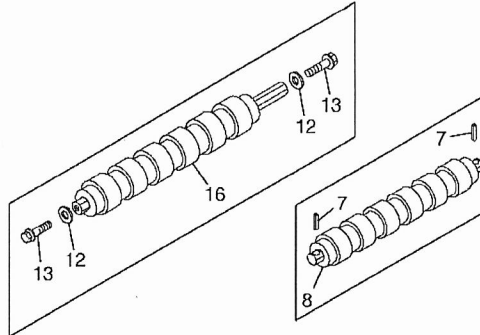

PC2275 ST418036 435 and 535 Round Balers / DRIVE ROLLS PC2275 - OTTUMWA

EP13768

## Part List

PC2275 ST418036 435 and 535 Round Balers / DRIVE ROLLS PC2275 - OTTUMWA

KEY	PART NO.	PART NAME	QTY	SERIAL No.	435	535	REMARKS
1	28H3236	Bushing	2			X	2.067" X 2-3/8" X 7/8"
2	24H1574	Washer	AR			X	1-13/16" X 2-3/4" X 0.060" (B) (C)
3	24H1569	Washer	8			X	1-25/32" X 2-1/4" X 0.036"
4	AE74652	Bearing	4			X	(SUB FOR AE45208, AE45038 AND AE54574)
5	E75167	Support	2			X	
6	03M7197	Bolt	16			X	M12 X 25
6	14M7299	Flange Nut	16			X	M12
7	34H337	Spring Pin	4			X	5/16" X 2-1/2"
8	AE57729	Roller	2			X	(DO NOT USE AE57729 WITH AE70139 OR AFH202027) WIDE ROLLER, (SUB FOR AE39669 OR AE54287) (SUB AFH202027) (ALSO ORDER AE70149)
9	03M7197	Bolt	7			X	M12 X 25
9	14M7299	Flange Nut	7			X	M12
10	FH312589	Washer	8			X	SUB FOR E73501
11	34M7061	Spring Pin	1			X	8 X 20 MM
12	E81185	Washer	4			X	(B)
13	19M7787	Screw	3			X	M12 X 20 (B)
14	19M7813	Screw	1			X	M12 X 45
15	AE70149	Extension	1			X	SHAFT EXTENSION, (USE WITH AE70139 OR AFH202027)
16	AE70139	Roller	2				(DO NOT USE AE57729 WITH AE70139 OR AFH202027) (SUB AFH202027) INCLUDES PARTS MARKED (B)
17	AFH202027	Roller	2				(DO NOT USE AE57729 WITH AE70139 OR AFH202027) INCLUDES PARTS MARKED (C)
18	FH304174	Spacer	2				(C)
19	19M9040	Screw	1				M12 X 75 (C)
20	E81185	Washer	1				(C)
21	19M7818	Screw	2				M12 X 80 (C)
..	AE58792	Kit	1			X	(SUB AFH202027) (ALSO ORDER AE70149)