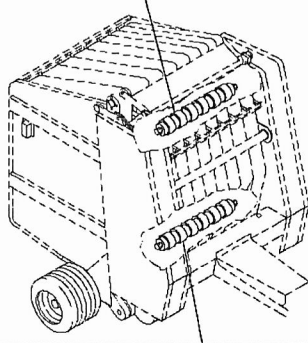

PC2275 ST418036 435 and 535 Round Balers / DRIVE ROLLS PC2275 - OTTUMWA

EP13768

## Part List

PC2275 ST418036 435 and 535 Round Balers / DRIVE ROLLS PC2275 - OTTUMWA

KEY	PART NO.	PART NAME	QTY	SERIAL No.	435	535	REMARKS
1	28H3236	Bushing	2			X	2.067" X 2-3/8" X 7/8"
2	24H1574	Washer	AR			X	1-13/16" X 2-3/4" X 0.060" (B) (C)
3	24H1569	Washer	8			X	1-25/32" X 2-1/4" X 0.036"
4	AE74652	Bearing	4			X	(SUB FOR AE45208, AE45038 AND AE54574)
5	E75167	Support	2			X	
6	03M7197	Bolt	16			X	M12 X 25
6	14M7299	Flange Nut	16			X	M12
7	34H337	Spring Pin	4			X	5/16" X 2-1/2"
8	AE57729	Roller	2			X	(DO NOT USE AE57729 WITH AE70139 OR AFH202027) WIDE ROLLER, (SUB FOR AE39669 OR AE54287) (SUB AFH202027) (ALSO ORDER AE70149)
9	03M7197	Bolt	7			X	M12 X 25
9	14M7299	Flange Nut	7			X	M12
10	FH312589	Washer	8			X	SUB FOR E73501
11	34M7061	Spring Pin	1			X	8 X 20 MM
12	E81185	Washer	4			X	(B)
13	19M7787	Screw	3			X	M12 X 20 (B)
14	19M7813	Screw	1			X	M12 X 45
15	AE70149	Extension	1			X	SHAFT EXTENSION, (USE WITH AE70139 OR AFH202027)
16	AE70139	Roller	2				(DO NOT USE AE57729 WITH AE70139 OR AFH202027) (SUB AFH202027) INCLUDES PARTS MARKED (B)
17	AFH202027	Roller	2				(DO NOT USE AE57729 WITH AE70139 OR AFH202027) INCLUDES PARTS MARKED (C)
18	FH304174	Spacer	2				(C)
19	19M9040	Screw	1				M12 X 75 (C)
20	E81185	Washer	1				(C)
21	19M7818	Screw	2				M12 X 80 (C)
..	AE58792	Kit	1			X	(SUB AFH202027) (ALSO ORDER AE70149)