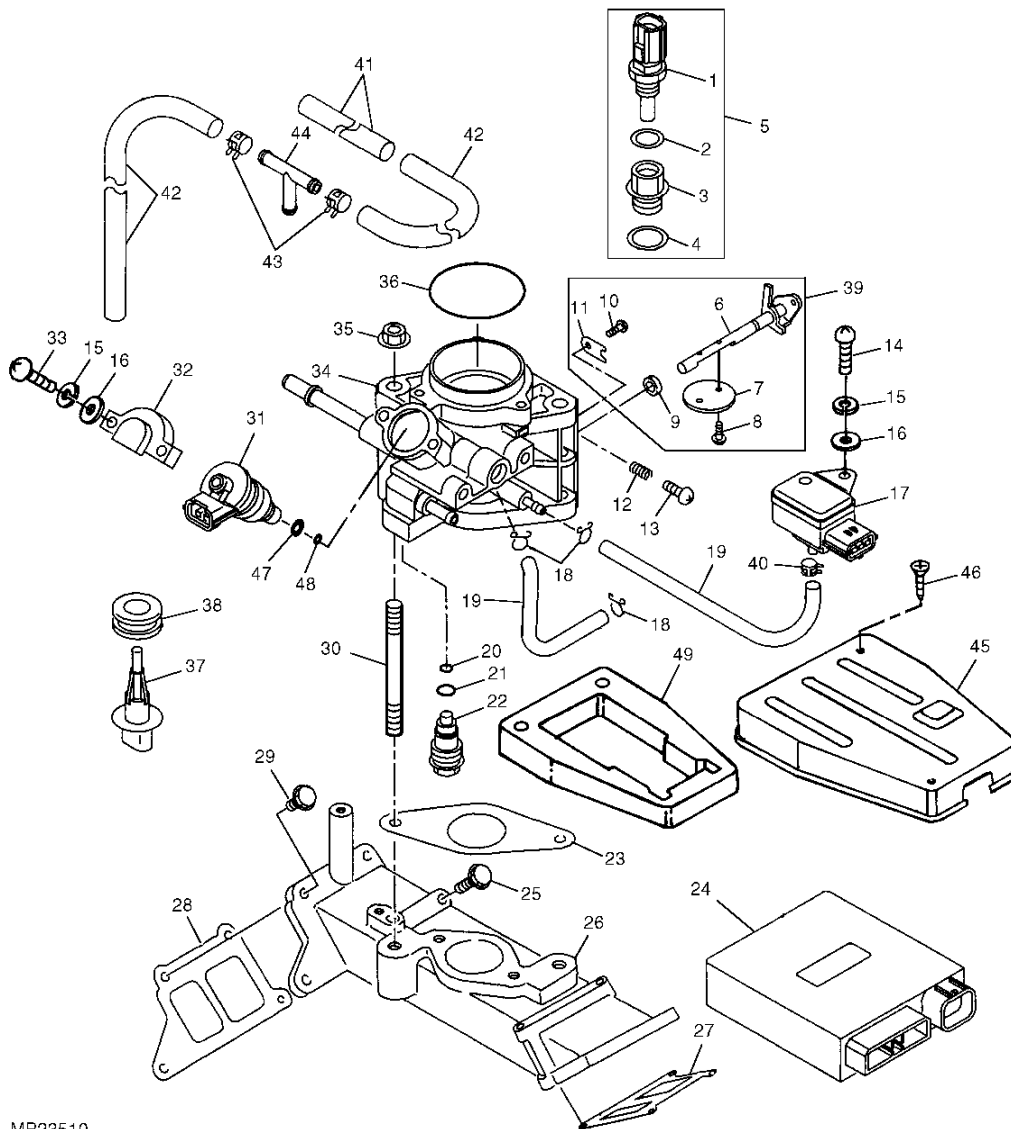

**John Deere - Parts Catalog**  
**Printer Friendly Page**

[Close Window](#)

Catalog: 2351 | Grid: 0 | Section: 30 | Page: 31

Catalog Name: 425, 445 & 455 Lawn and Garden Tractors

Page Name: INTAKE MANIFOLD, FUEL INJECTOR AND THROTTLE BODY ASSEMBLY (445)

MP23510

key	PART NO.	PART NAME	QTY	SERIAL NO.	REMARKS
1	M117800	Sensor	1		
2	M117798	Grommet	1		(C)
3	M117801	Universal Joint	1		
4	M77746	Gasket	1		(C)
5	AM118233	Kit	1		NLA
6	.....	Shaft	1		
7	M125672	Valve	1		(NLA)
8	.....	Screw	1		
9	.....	Seal	1		
10	21M7244	Screw	1		M4 X 8
key	PART NO.	PART NAME	QTY	SERIAL NO.	REMARKS