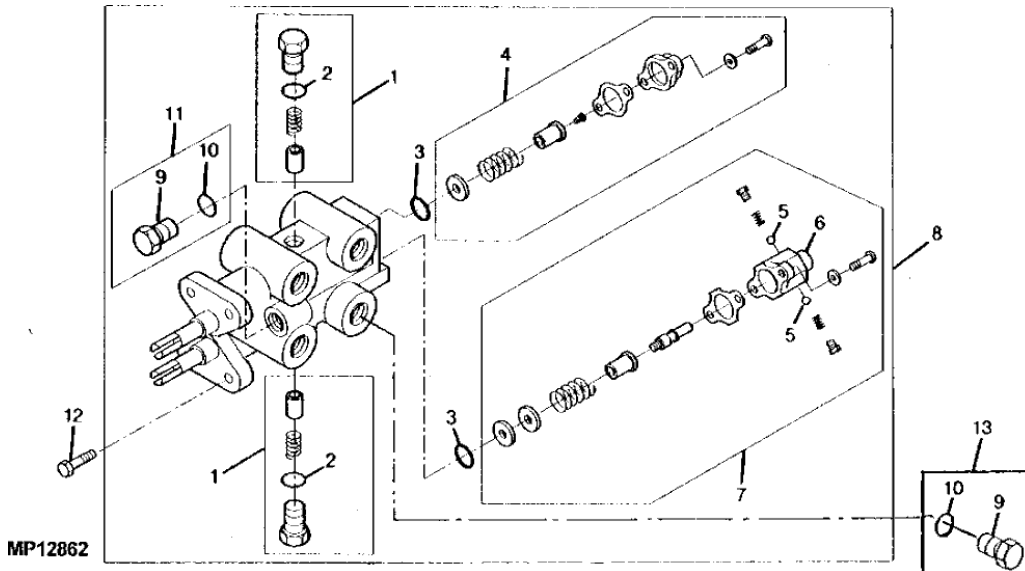

John Deere - Parts Catalog
Printer Friendly Page

[Close Window](#)

Catalog: **2351** | Grid: **0** | Section: **70** | Page: **123**

Catalog Name: **425, 445 & 455 Lawn and Garden Tractors**

Page Name: **SELECTIVE CONTROL VALVE**

Direction of Travel: 

key	PART NO.	PART NAME	QTY	SERIAL NO.	REMARKS
1	AM100201	Valve Kit	1		LOAD CHECK
2	R26448	O-Ring	1		
3	R375R	O-Ring	4		
4	AM118187	Spring Kit	1		SPRING CENTER
5	H60816	Ball	2		
6	TCA14499	Detent Kit	1		SUB FOR M88062
7	AM128927	Detent Kit	1		DETENT FLOAT, (SUB FOR AM118188)
8	AM115171	Spool Valve	1		
9	R39112	Fitting	1		
10	R26375	O-Ring	1		
key	PART NO.	PART NAME	QTY	SERIAL NO.	REMARKS
11	AM118438	Drain Plug	1		
12	19M7865	Screw	3		M8 X 16
13	AM118438	Drain Plug	4		(425 ONLY)