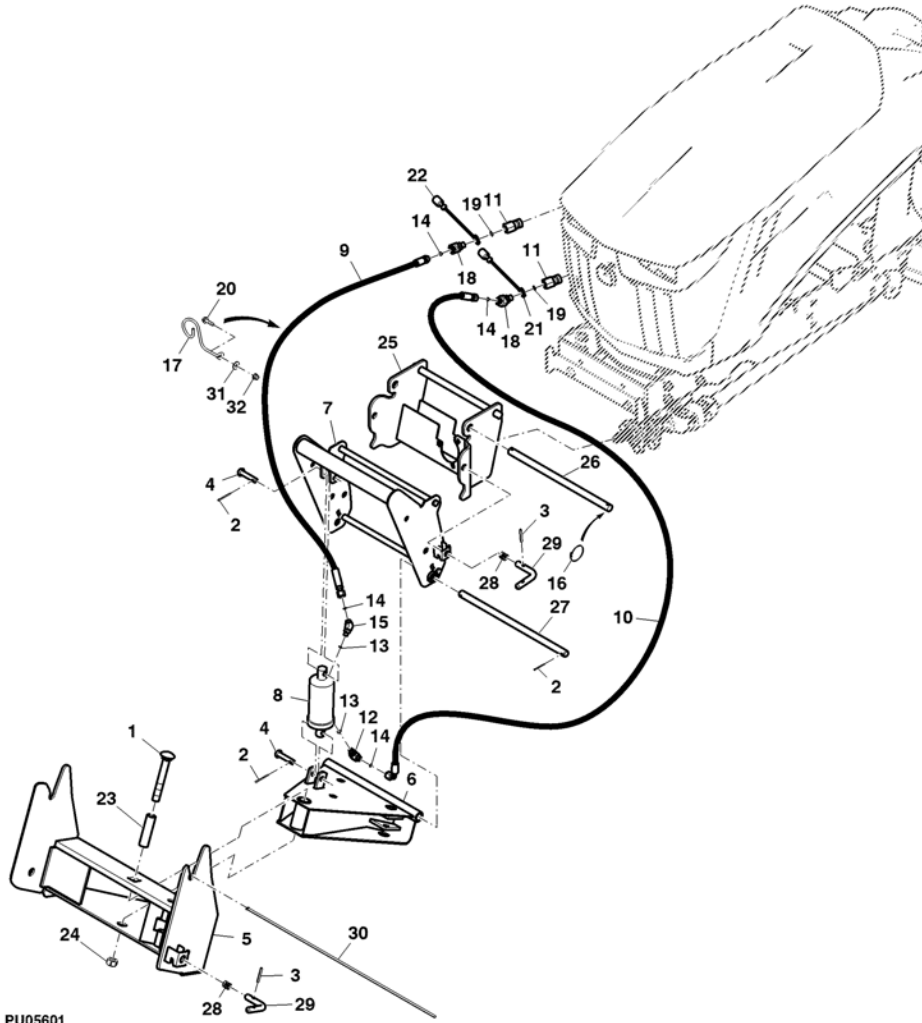

John Deere - Parts Catalog
Printer Friendly Page

[Close Window](#)

Catalog: 10464 | Grid: 0 | Section: 75 | Page: 95

Catalog Name: 1026R Compact Utility Tractor (with 54D, 60D AutoConnect Mower Deck)

Page Name: Front Quick Hitch

PU05601