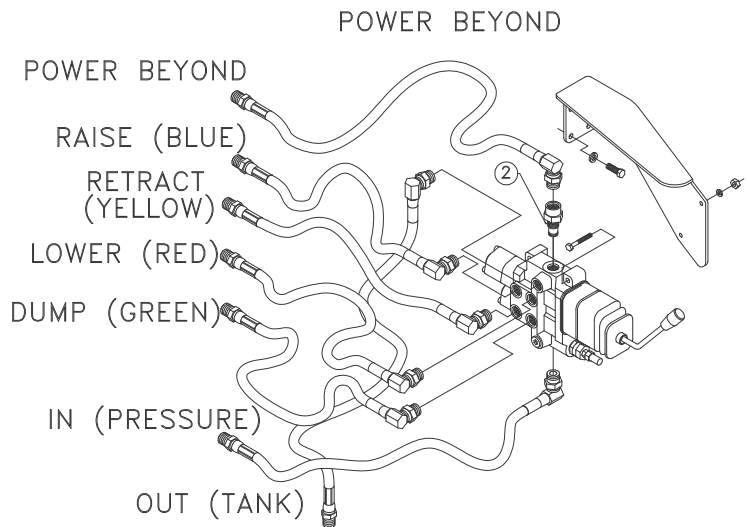

DINOIL VALVE HOOKUP

NOTE: Valve normally shipped open center. Part No. #673010 W/Joystick

For closed center applications item one (655445) is replaced by item two (673097) and item one is installed in item two.

For power beyond applications item one (673096) plug, must be removed and item two (673097) power beyond sleeve must be added.