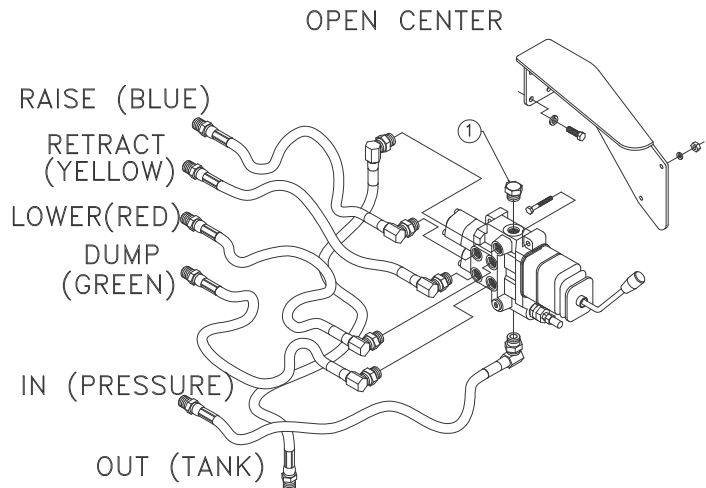

DINOIL VALVE HOOKUP

NOTE: Valve normally shipped open center. Part No. #673010 W/Joystick

For closed center applications item one (655445) is replaced by item two (673097) and item one is installed in item two.

For power beyond applications item one (673096) plug, must be removed and item two (673097) power beyond sleeve must be added.